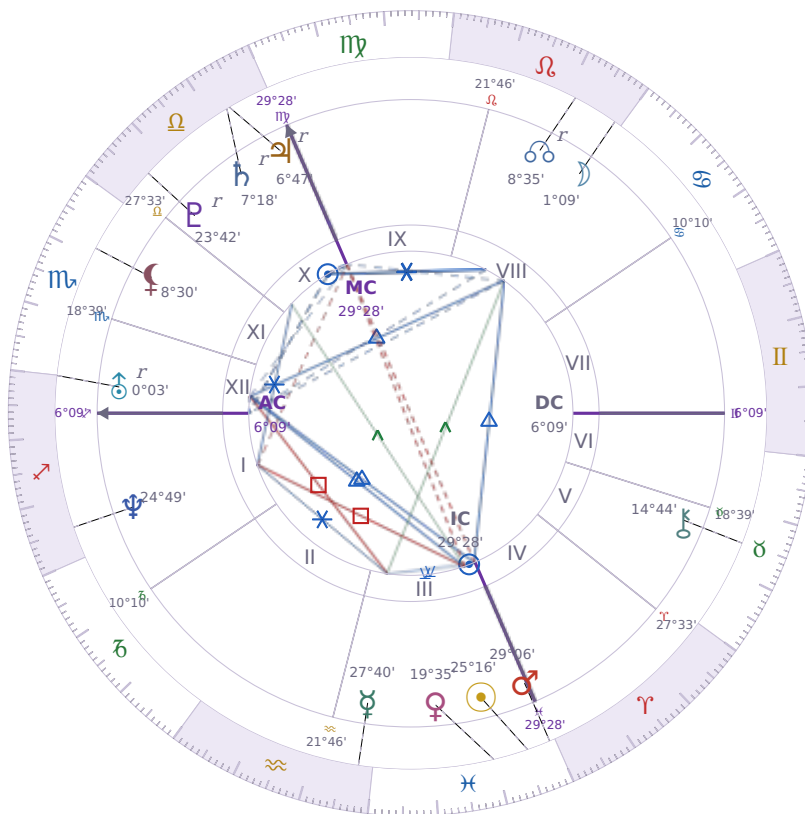

BIRTHDAY YEAR CHART

Péter Magyar

Hungarian politician

♋ Pisces March 16, 1981 00:08 Budapest

15 March 2106 · 23:00 (22:00 UTC) · Budapest

Solar ASC ♌ Leo · MC ♈ Aries

NATAL PLANETS

☉ Sun	in	♋	Pisces	25°16'
☾ Moon	in	♌	Leo	1°09'
☿ Mercury	in	♒	Aquarius	27°40'
♀ Venus	in	♋	Pisces	19°35'
♂ Mars	in	♋	Pisces	29°06'
♃ Jupiter	in	♎	Libra	6°47'
♄ Saturn	in	♎	Libra	7°18'

BIRTHDAY YEAR CHART PLANETS

♅ Uranus	in	♐	Sagittarius	0°03'
♆ Neptune	in	♐	Sagittarius	24°49'
♇ Pluto	in	♎	Libra	23°42'
♄ Chiron	in	♉	Taurus	14°44'
♁ North Node		in	♌ Leo	8°35'
♁ Lilith	in	♏	Scorpio	8°30'

Solar H10 ♈ Aries → natal H4 — Home & Family

The Solar Tenth House descends into your **natal Fourth House**, creating a powerful connection between **public achievement and private roots**. Career moves this year have implications for home and family; the foundation you stand on — your sense of inner security, your domestic stability — either supports or limits what you can build publicly. The most ambitious outer goals have their source in the most private inner ground.

KEY TRANSITS BY QUARTER

Q1 · Jan-Mar

Q2 · Apr-Jun

Q3 · Jul-Sep

Q4 · Oct-Dec