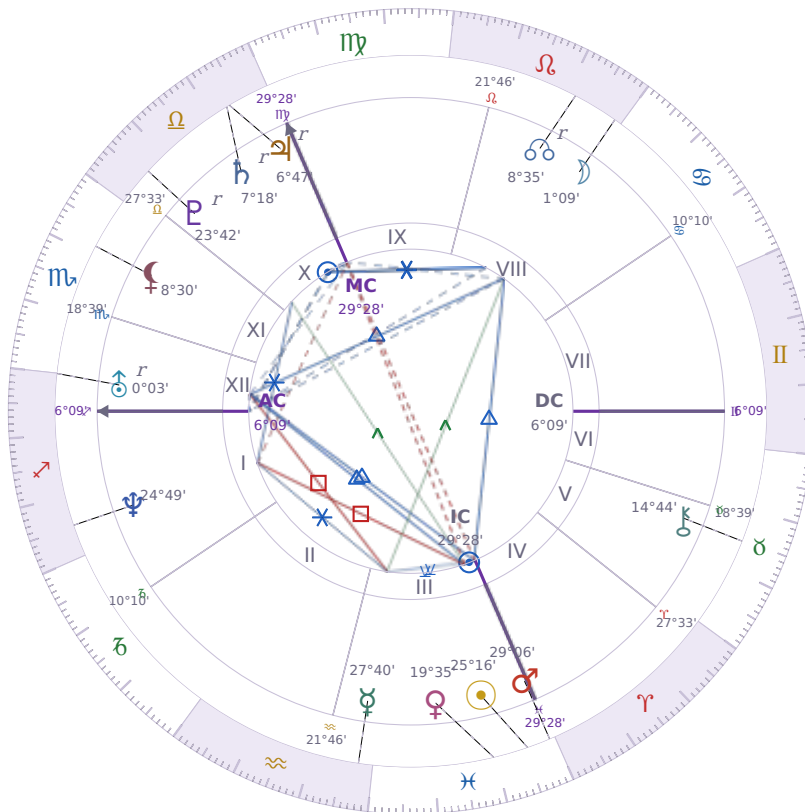

BIRTHDAY YEAR CHART

Péter Magyar

Hungarian politician

✦ Pisces March 16, 1981 00:08 Budapest

15 March 2111 · 23:00 (22:00 UTC) · Budapest

Solar ASC ♌ Leo · MC ♈ Aries

NATAL PLANETS

☉ Sun	in	♓	Pisces	25°16'
☾ Moon	in	♌	Leo	1°09'
☿ Mercury	in	♒	Aquarius	27°40'
♀ Venus	in	♓	Pisces	19°35'
♂ Mars	in	♓	Pisces	29°06'
♃ Jupiter	in	♎	Libra	6°47'
♄ Saturn	in	♎	Libra	7°18'

BIRTHDAY YEAR CHART PLANETS

♅ Uranus	in	♏	Sagittarius	0°03'
♆ Neptune	in	♏	Sagittarius	24°49'
♇ Pluto	in	♎	Libra	23°42'
♄ Chiron	in	♉	Taurus	14°44'
♁ North Node		in	♌ Leo	8°35'
♁ Lilith	in	♏	Scorpio	8°30'

Solar H10 ♈ Aries → natal H4 — Home & Family

The Solar Tenth House descends into your **natal Fourth House**, creating a powerful connection between **public achievement and private roots**. Career moves this year have implications for home and family; the foundation you stand on — your sense of inner security, your domestic stability — either supports or limits what you can build publicly. The most ambitious outer goals have their source in the most private inner ground.

KEY TRANSITS BY QUARTER

Q1 · Jan-Mar

Q2 · Apr-Jun

Q3 · Jul-Sep

Q4 · Oct-Dec