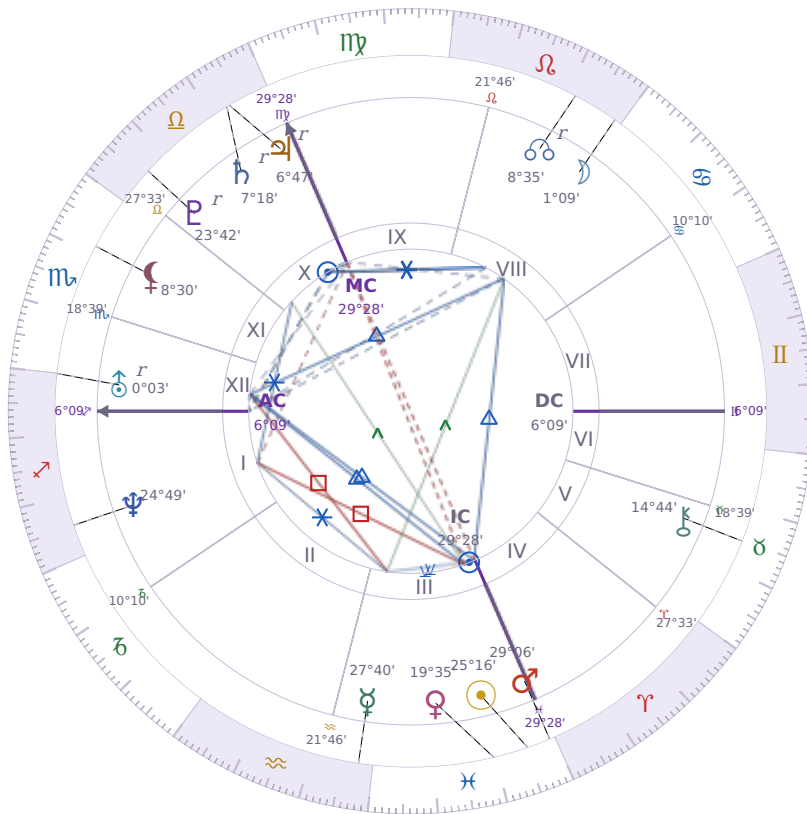

BIRTHDAY YEAR CHART

Péter Magyar

Hungarian politician

✦ Pisces March 16, 1981 00:08 Budapest

15 March 2012 · 23:00 (22:00 UTC) · Budapest

Solar ASC ♌ Leo · MC ♈ Aries

NATAL PLANETS

☉ Sun	in	♓	Pisces	25°16'
☾ Moon	in	♌	Leo	1°09'
☿ Mercury	in	♒	Aquarius	27°40'
♀ Venus	in	♓	Pisces	19°35'
♂ Mars	in	♓	Pisces	29°06'
♃ Jupiter	in	♎	Libra	6°47'
♄ Saturn	in	♎	Libra	7°18'

BIRTHDAY YEAR CHART PLANETS

☉ Sun	in	♌	Leo	21°16'
☾ Moon	in	♌	Leo	1°09'
☿ Mercury	in	♒	Aquarius	27°40'
♀ Venus	in	♓	Pisces	19°35'
♂ Mars	in	♓	Pisces	29°06'
♃ Jupiter	in	♎	Libra	6°47'
♄ Saturn	in	♎	Libra	7°18'

♅ Uranus	in	♐	Sagittarius	0°03'
♆ Neptune	in	♐	Sagittarius	24°49'
♇ Pluto	in	♎	Libra	23°42'
♄ Chiron	in	♉	Taurus	14°44'
♁ North Node		in	♌ Leo	8°35'
♁ Lilith	in	♏	Scorpio	8°30'

SOLAR ANALYSIS

Solar ASC ♌ Leo → natal H8 — Transformation

KEY TRANSITS BY QUARTER

Q1 · Jan-Mar

Q2 · Apr-Jun

Q3 · Jul-Sep

Q4 · Oct-Dec