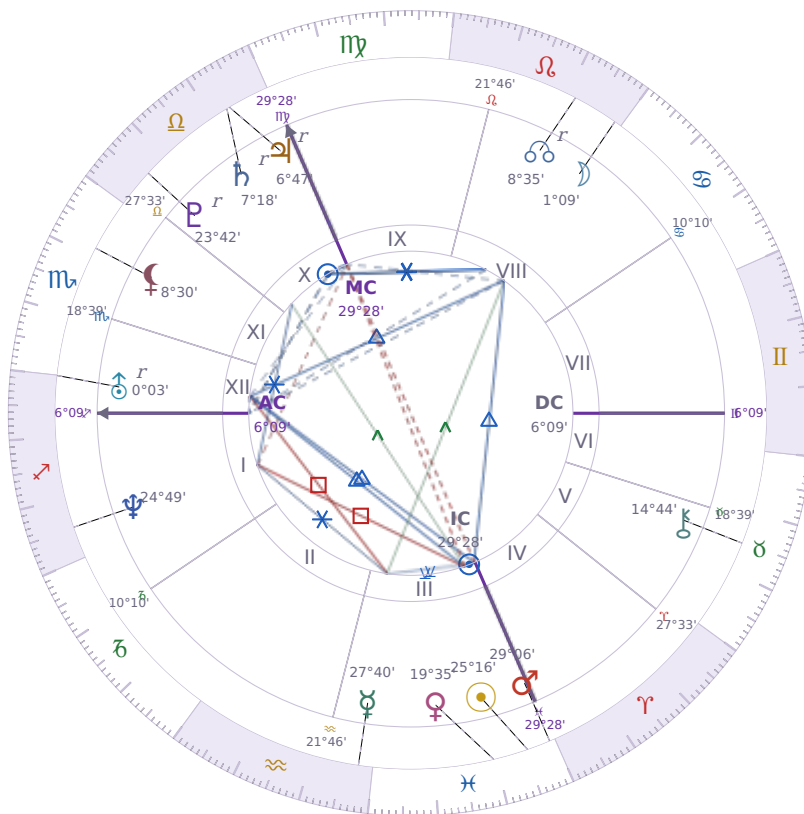

BIRTHDAY YEAR CHART

Péter Magyar

Hungarian politician

✦ Pisces March 16, 1981 00:08 Budapest

15 March 2136 · 23:00 (22:00 UTC) · Budapest

Solar ASC ♌ Leo · MC ♈ Aries

NATAL PLANETS

☉ Sun	in	♓	Pisces	25°16'
☾ Moon	in	♌	Leo	1°09'
☿ Mercury	in	♒	Aquarius	27°40'
♀ Venus	in	♓	Pisces	19°35'
♂ Mars	in	♓	Pisces	29°06'
♃ Jupiter	in	♎	Libra	6°47'
♄ Saturn	in	♎	Libra	7°18'

BIRTHDAY YEAR CHART PLANETS

♅ Uranus	in	♐	Sagittarius	0°03'
♆ Neptune	in	♐	Sagittarius	24°49'
♇ Pluto	in	♎	Libra	23°42'
♄ Chiron	in	♉	Taurus	14°44'
♁ North Node		in	♌ Leo	8°35'
♁ Lilith	in	♏	Scorpio	8°30'

Solar H10 ♈ Aries → natal H4 — Home & Family

The Solar Tenth House descends into your **natal Fourth House**, creating a powerful connection between **public achievement and private roots**. Career moves this year have implications for home and family; the foundation you stand on — your sense of inner security, your domestic stability — either supports or limits what you can build publicly. The most ambitious outer goals have their source in the most private inner ground.

KEY TRANSITS BY QUARTER

Q1 · Jan-Mar

Q2 · Apr-Jun

Q3 · Jul-Sep

Q4 · Oct-Dec