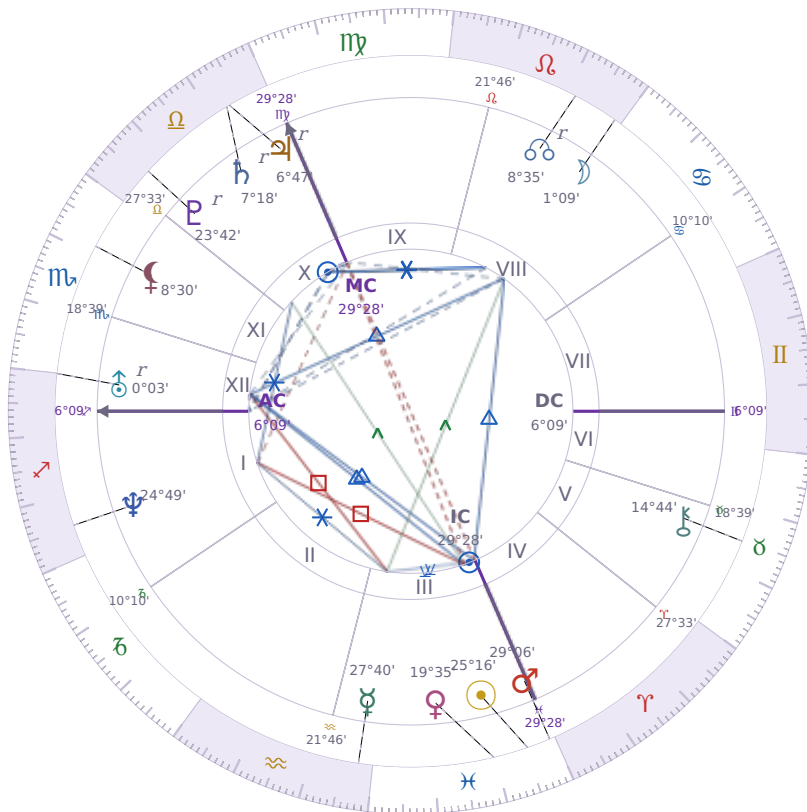

BIRTHDAY YEAR CHART

Péter Magyar

Hungarian politician

✦ Pisces March 16, 1981 00:08 Budapest

15 March 2140 · 23:00 (22:00 UTC) · Budapest

Solar ASC ♌ Leo · MC ♈ Aries

NATAL PLANETS

☉ Sun	in	♓	Pisces	25°16'
☾ Moon	in	♌	Leo	1°09'
☿ Mercury	in	♒	Aquarius	27°40'
♀ Venus	in	♓	Pisces	19°35'
♂ Mars	in	♓	Pisces	29°06'
♃ Jupiter	in	♎	Libra	6°47'
♄ Saturn	in	♎	Libra	7°18'

BIRTHDAY YEAR CHART PLANETS

♅ Uranus	in	♐	Sagittarius	0°03'
♆ Neptune	in	♐	Sagittarius	24°49'
♇ Pluto	in	♎	Libra	23°42'
♄ Chiron	in	♉	Taurus	14°44'
♁ North Node		in	♌ Leo	8°35'
♁ Lilith	in	♏	Scorpio	8°30'

Solar H10 ♈ Aries → natal H4 — Home & Family

The Solar Tenth House descends into your **natal Fourth House**, creating a powerful connection between **public achievement and private roots**. Career moves this year have implications for home and family; the foundation you stand on — your sense of inner security, your domestic stability — either supports or limits what you can build publicly. The most ambitious outer goals have their source in the most private inner ground.

KEY TRANSITS BY QUARTER

Q1 · Jan-Mar

Q2 · Apr-Jun

Q3 · Jul-Sep

Q4 · Oct-Dec