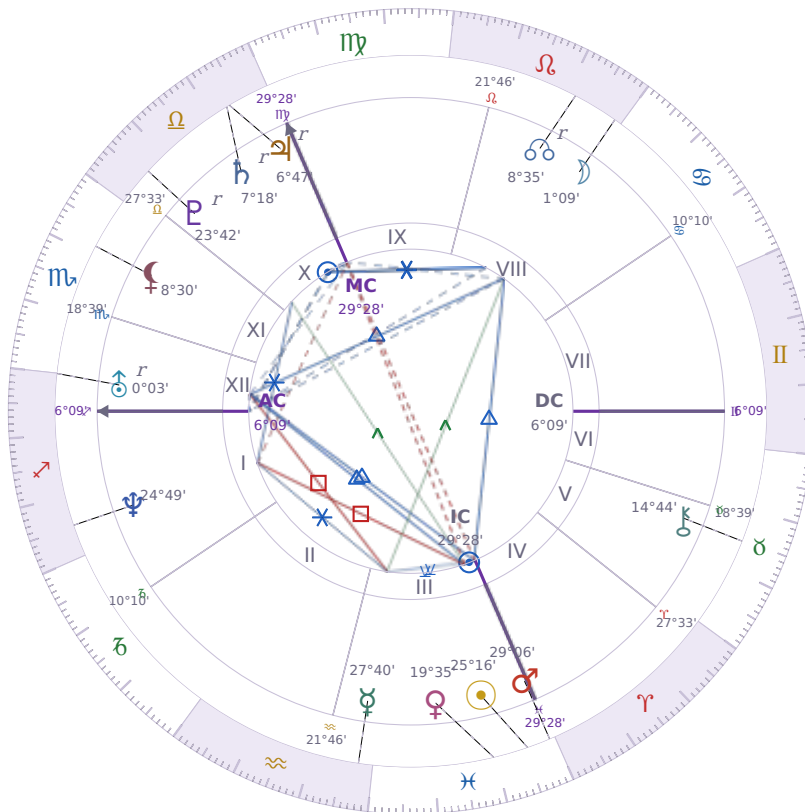

## BIRTHDAY YEAR CHART

### Péter Magyar

Hungarian politician

✦ Pisces March 16, 1981 00:08 Budapest

**15 March 2145 · 23:00 (22:00 UTC) · Budapest**

Solar ASC ♌ Leo · MC ♈ Aries

#### NATAL PLANETS

☉ Sun	in	♓	Pisces	25°16'
☾ Moon	in	♌	Leo	1°09'
☿ Mercury	in	♒	Aquarius	27°40'
♀ Venus	in	♓	Pisces	19°35'
♂ Mars	in	♓	Pisces	29°06'
♃ Jupiter	in	♎	Libra	6°47'
♄ Saturn	in	♎	Libra	7°18'

## KEY TRANSITS BY QUARTER

---

**Q1 · Jan-Mar**

**Q2 · Apr-Jun**

**Q3 · Jul-Sep**

**Q4 · Oct-Dec**