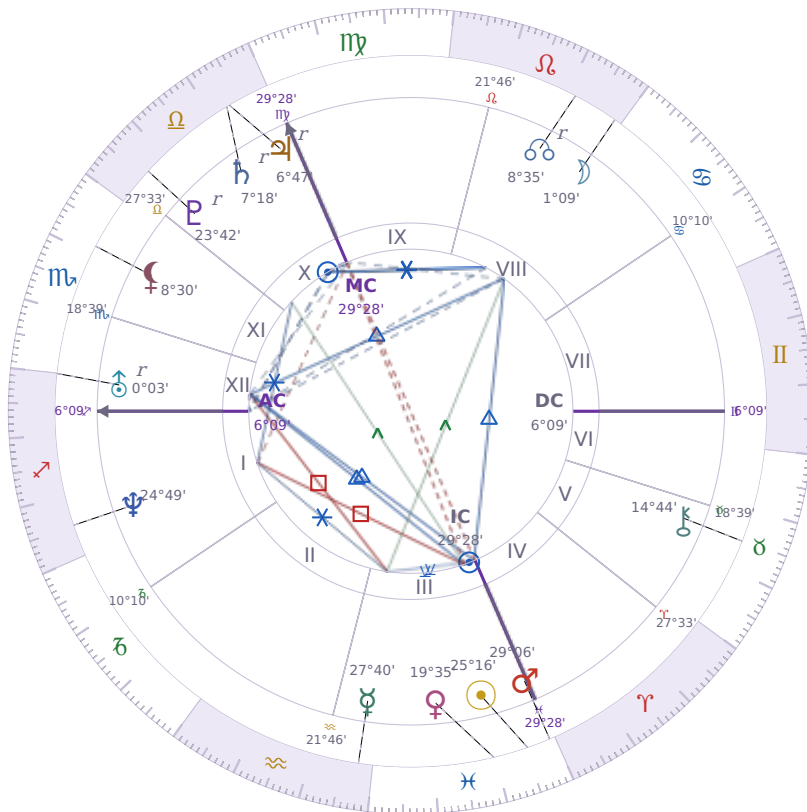

BIRTHDAY YEAR CHART

Péter Magyar

Hungarian politician

✦ Pisces March 16, 1981 00:08 Budapest

15 March 2158 · 23:00 (22:00 UTC) · Budapest

Solar ASC ♌ Leo · MC ♈ Aries

NATAL PLANETS

☉ Sun	in	♓	Pisces	25°16'
☾ Moon	in	♌	Leo	1°09'
☿ Mercury	in	♒	Aquarius	27°40'
♀ Venus	in	♓	Pisces	19°35'
♂ Mars	in	♓	Pisces	29°06'
♃ Jupiter	in	♎	Libra	6°47'
♄ Saturn	in	♎	Libra	7°18'

BIRTHDAY YEAR CHART PLANETS

♅ Uranus	in	♐	Sagittarius	0°03'
♆ Neptune	in	♐	Sagittarius	24°49'
♇ Pluto	in	♎	Libra	23°42'
♄ Chiron	in	♉	Taurus	14°44'
♁ North Node		in	♌ Leo	8°35'
♁ Lilith	in	♏	Scorpio	8°30'

Solar H10 ♈ Aries → natal H4 — Home & Family

The Solar Tenth House descends into your **natal Fourth House**, creating a powerful connection between **public achievement and private roots**. Career moves this year have implications for home and family; the foundation you stand on — your sense of inner security, your domestic stability — either supports or limits what you can build publicly. The most ambitious outer goals have their source in the most private inner ground.

KEY TRANSITS BY QUARTER

Q1 · Jan-Mar

Q2 · Apr-Jun

Q3 · Jul-Sep

Q4 · Oct-Dec