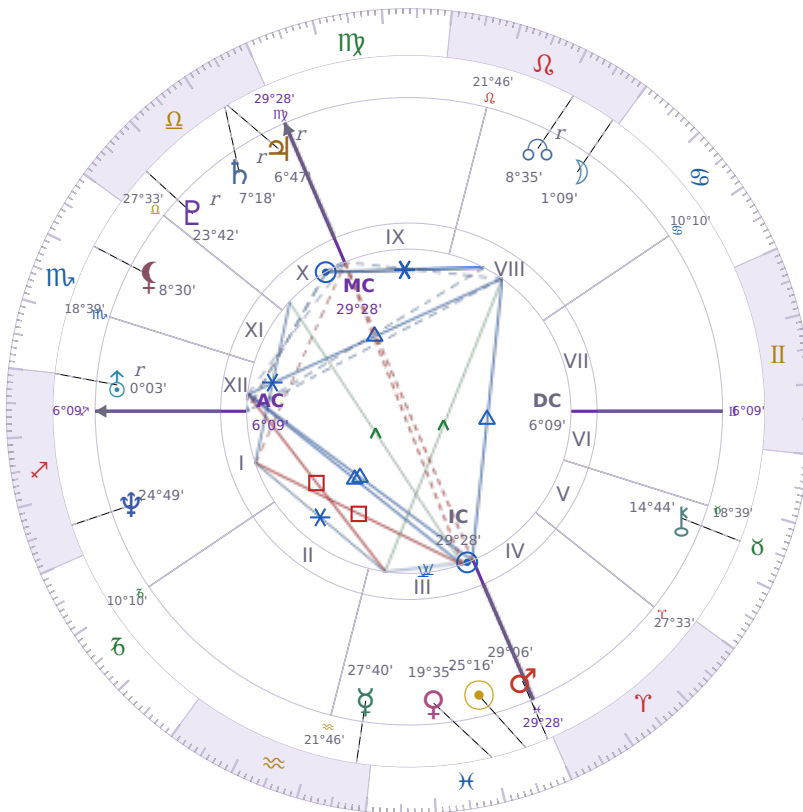

## BIRTHDAY YEAR CHART

### Péter Magyar

Hungarian politician

✦ Pisces March 16, 1981 00:08 Budapest

**15 March 2161 · 23:00 (22:00 UTC) · Budapest**

Solar ASC ♌ Leo · MC ♈ Aries

#### NATAL PLANETS

☉ Sun	in	♓	Pisces	25°16'
☾ Moon	in	♌	Leo	1°09'
☿ Mercury	in	♒	Aquarius	27°40'
♀ Venus	in	♓	Pisces	19°35'
♂ Mars	in	♓	Pisces	29°06'
♃ Jupiter	in	♎	Libra	6°47'
♄ Saturn	in	♎	Libra	7°18'

## KEY TRANSITS BY QUARTER

---

**Q1 · Jan-Mar**

**Q2 · Apr-Jun**

**Q3 · Jul-Sep**

**Q4 · Oct-Dec**