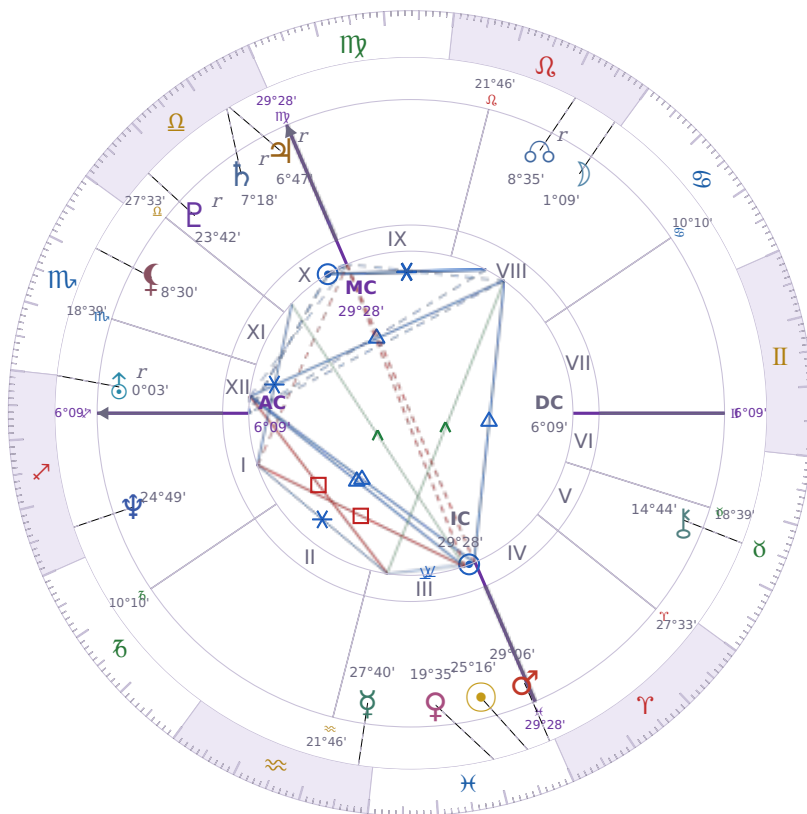

BIRTHDAY YEAR CHART

Péter Magyar

Hungarian politician

✦ Pisces March 16, 1981 00:08 Budapest

15 March 2163 · 23:00 (22:00 UTC) · Budapest

Solar ASC ♌ Leo · MC ♈ Aries

NATAL PLANETS

☉ Sun	in	♓	Pisces	25°16'
☾ Moon	in	♌	Leo	1°09'
☿ Mercury	in	♒	Aquarius	27°40'
♀ Venus	in	♓	Pisces	19°35'
♂ Mars	in	♓	Pisces	29°06'
♃ Jupiter	in	♎	Libra	6°47'
♄ Saturn	in	♎	Libra	7°18'

BIRTHDAY YEAR CHART PLANETS

♅ Uranus	in	♐	Sagittarius	0°03'
♆ Neptune	in	♐	Sagittarius	24°49'
♇ Pluto	in	♎	Libra	23°42'
♄ Chiron	in	♉	Taurus	14°44'
♁ North Node		in	♌ Leo	8°35'
♁ Lilith	in	♏	Scorpio	8°30'

Solar H10 ♈ Aries → natal H4 — Home & Family

The Solar Tenth House descends into your **natal Fourth House**, creating a powerful connection between **public achievement and private roots**. Career moves this year have implications for home and family; the foundation you stand on — your sense of inner security, your domestic stability — either supports or limits what you can build publicly. The most ambitious outer goals have their source in the most private inner ground.

KEY TRANSITS BY QUARTER

Q1 · Jan-Mar

Q2 · Apr-Jun

Q3 · Jul-Sep

Q4 · Oct-Dec