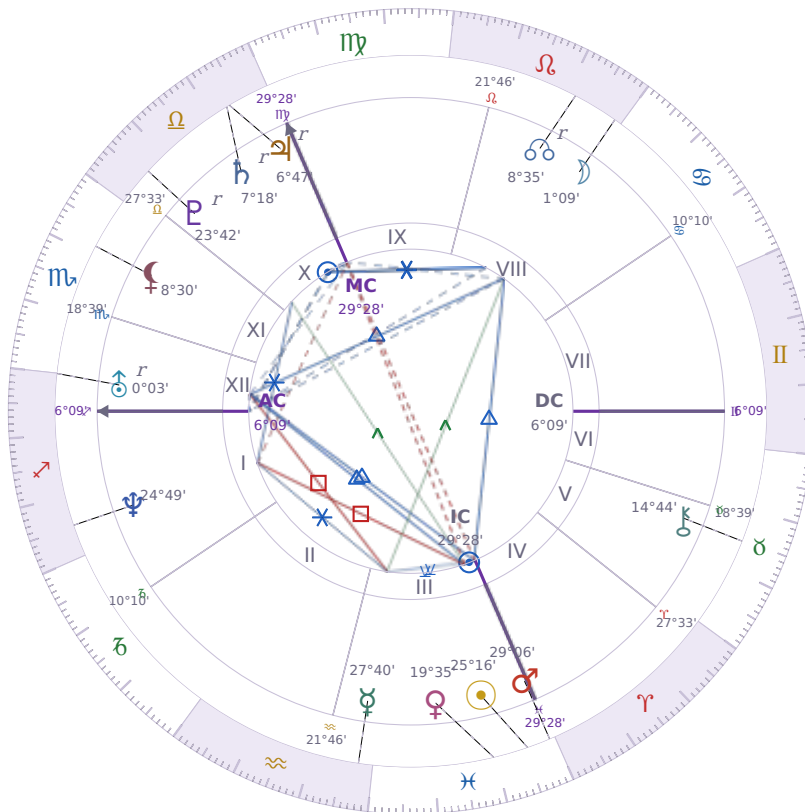

BIRTHDAY YEAR CHART

Péter Magyar

Hungarian politician

✦ Pisces March 16, 1981 00:08 Budapest

15 March 2176 · 23:00 (22:00 UTC) · Budapest

Solar ASC ♌ Leo · MC ♈ Aries

NATAL PLANETS

☉ Sun	in	♓	Pisces	25°16'
☾ Moon	in	♌	Leo	1°09'
☿ Mercury	in	♒	Aquarius	27°40'
♀ Venus	in	♓	Pisces	19°35'
♂ Mars	in	♓	Pisces	29°06'
♃ Jupiter	in	♎	Libra	6°47'
♄ Saturn	in	♎	Libra	7°18'

BIRTHDAY YEAR CHART PLANETS

♅ Uranus	in	♐	Sagittarius	0°03'
♆ Neptune	in	♐	Sagittarius	24°49'
♇ Pluto	in	♎	Libra	23°42'
♄ Chiron	in	♉	Taurus	14°44'
♁ North Node		in	♌ Leo	8°35'
♁ Lilith	in	♏	Scorpio	8°30'

Solar H10 ♈ Aries → natal H4 — Home & Family

The Solar Tenth House descends into your **natal Fourth House**, creating a powerful connection between **public achievement and private roots**. Career moves this year have implications for home and family; the foundation you stand on — your sense of inner security, your domestic stability — either supports or limits what you can build publicly. The most ambitious outer goals have their source in the most private inner ground.

KEY TRANSITS BY QUARTER

Q1 · Jan-Mar

Q2 · Apr-Jun

Q3 · Jul-Sep

Q4 · Oct-Dec