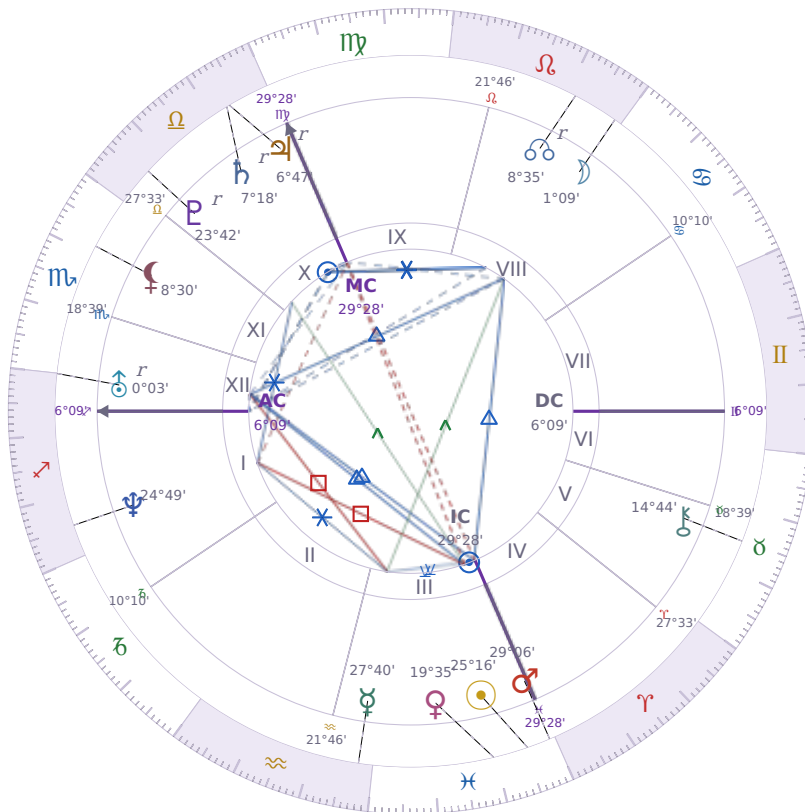

BIRTHDAY YEAR CHART

Péter Magyar

Hungarian politician

✦ Pisces March 16, 1981 00:08 Budapest

15 March 2185 · 23:00 (22:00 UTC) · Budapest

Solar ASC ♌ Leo · MC ♈ Aries

NATAL PLANETS

☉ Sun	in	♓	Pisces	25°16'
☾ Moon	in	♌	Leo	1°09'
☿ Mercury	in	♒	Aquarius	27°40'
♀ Venus	in	♓	Pisces	19°35'
♂ Mars	in	♓	Pisces	29°06'
♃ Jupiter	in	♎	Libra	6°47'
♄ Saturn	in	♎	Libra	7°18'

BIRTHDAY YEAR CHART PLANETS

♅ Uranus	in	♐	Sagittarius	0°03'
♆ Neptune	in	♐	Sagittarius	24°49'
♇ Pluto	in	♎	Libra	23°42'
♄ Chiron	in	♉	Taurus	14°44'
♁ North Node		in	♌ Leo	8°35'
♁ Lilith	in	♏	Scorpio	8°30'

Solar H10 ♈ Aries → natal H4 — Home & Family

The Solar Tenth House descends into your **natal Fourth House**, creating a powerful connection between **public achievement and private roots**. Career moves this year have implications for home and family; the foundation you stand on — your sense of inner security, your domestic stability — either supports or limits what you can build publicly. The most ambitious outer goals have their source in the most private inner ground.

KEY TRANSITS BY QUARTER

Q1 · Jan-Mar

Q2 · Apr-Jun

Q3 · Jul-Sep

Q4 · Oct-Dec