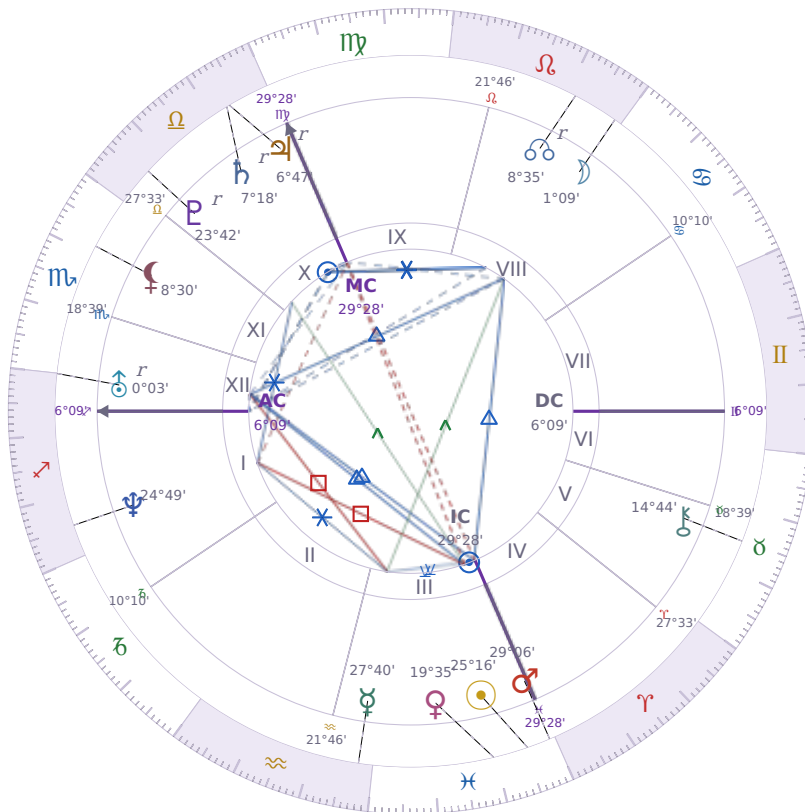

## BIRTHDAY YEAR CHART

### Péter Magyar

Hungarian politician

✦ Pisces March 16, 1981 00:08 Budapest

**15 March 2188 · 23:00 (22:00 UTC) · Budapest**

Solar ASC ♌ Leo · MC ♈ Aries

#### NATAL PLANETS

☉ Sun	in	♓	Pisces	25°16'
☾ Moon	in	♌	Leo	1°09'
☿ Mercury	in	♒	Aquarius	27°40'
♀ Venus	in	♓	Pisces	19°35'
♂ Mars	in	♓	Pisces	29°06'
♃ Jupiter	in	♎	Libra	6°47'
♄ Saturn	in	♎	Libra	7°18'

## KEY TRANSITS BY QUARTER

---

Q1 · Jan-Mar

Q2 · Apr-Jun

Q3 · Jul-Sep

Q4 · Oct-Dec