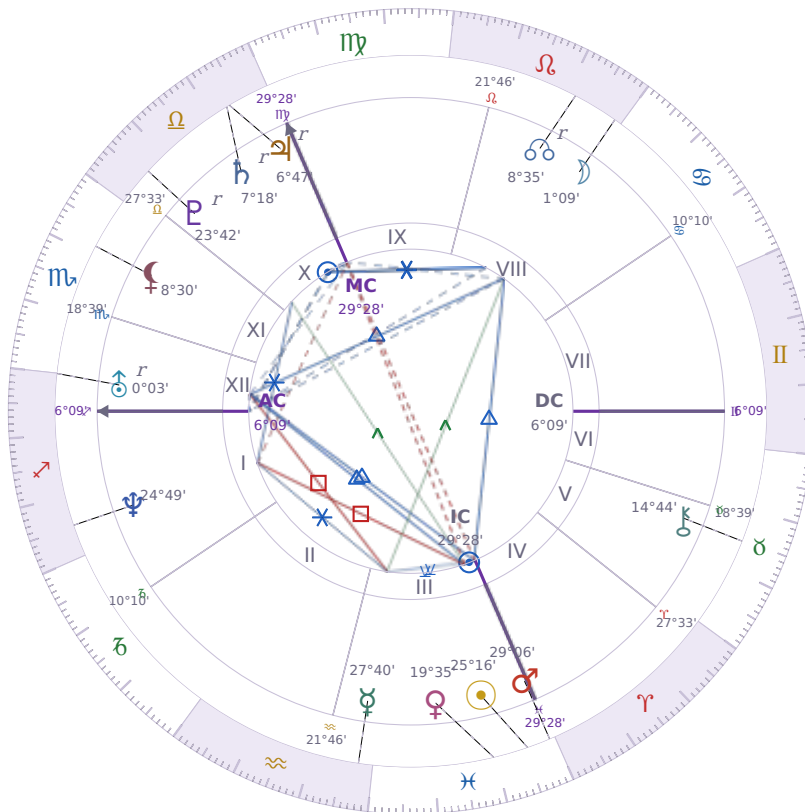

BIRTHDAY YEAR CHART

Péter Magyar

Hungarian politician

✦ Pisces March 16, 1981 00:08 Budapest

15 March 2189 · 23:00 (22:00 UTC) · Budapest

Solar ASC ♌ Leo · MC ♈ Aries

NATAL PLANETS

☉ Sun	in	♓	Pisces	25°16'
☾ Moon	in	♌	Leo	1°09'
☿ Mercury	in	♈	Aquarius	27°40'
♀ Venus	in	♓	Pisces	19°35'
♂ Mars	in	♓	Pisces	29°06'
♃ Jupiter	in	♎	Libra	6°47'
♄ Saturn	in	♎	Libra	7°18'

BIRTHDAY YEAR CHART PLANETS

♅ Uranus	in	♐	Sagittarius	0°03'
♆ Neptune	in	♐	Sagittarius	24°49'
♇ Pluto	in	♎	Libra	23°42'
♁ Chiron	in	♉	Taurus	14°44'
♊ North Node	in	♌	Leo	8°35'
♎ Lilith	in	♏	Scorpio	8°30'

Solar H10 ♈ Aries → natal H4 — Home & Family

The Solar Tenth House descends into your **natal Fourth House**, creating a powerful connection between **public achievement and private roots**. Career moves this year have implications for home and family; the foundation you stand on — your sense of inner security, your domestic stability — either supports or limits what you can build publicly. The most ambitious outer goals have their source in the most private inner ground.

KEY TRANSITS BY QUARTER

Q1 · Jan-Mar

Q2 · Apr-Jun

Q3 · Jul-Sep

Q4 · Oct-Dec