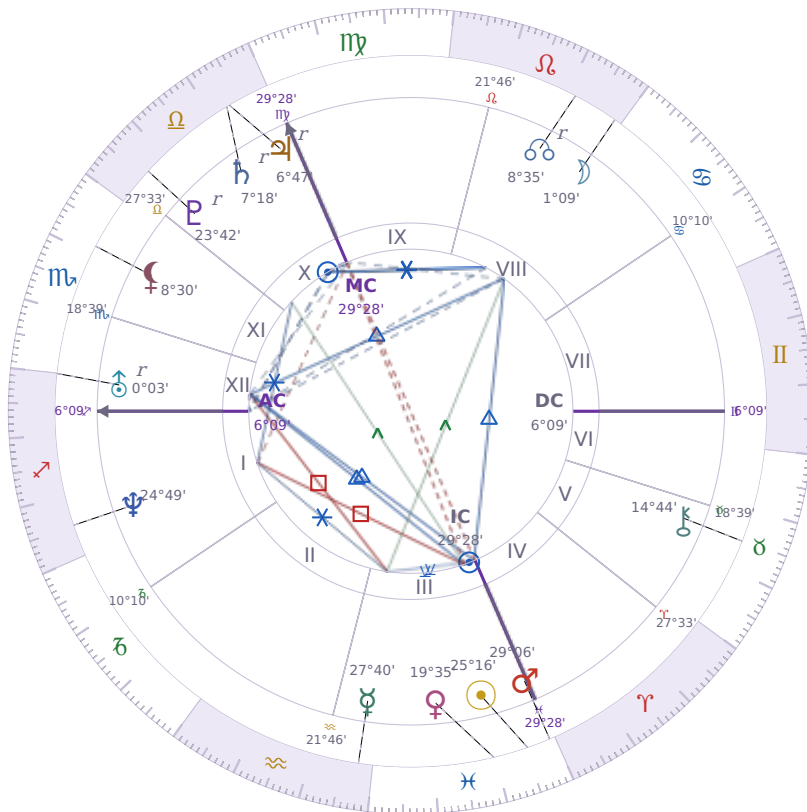

## BIRTHDAY YEAR CHART

### Péter Magyar

Hungarian politician

✦ Pisces March 16, 1981 00:08 Budapest

**15 March 2193 · 23:00 (22:00 UTC) · Budapest**

Solar ASC ♌ Leo · MC ♈ Aries

#### NATAL PLANETS

☉ Sun	in	♓	Pisces	25°16'
☾ Moon	in	♌	Leo	1°09'
☿ Mercury	in	♒	Aquarius	27°40'
♀ Venus	in	♓	Pisces	19°35'
♂ Mars	in	♓	Pisces	29°06'
♃ Jupiter	in	♎	Libra	6°47'
♄ Saturn	in	♎	Libra	7°18'

## KEY TRANSITS BY QUARTER

Q1 · Jan-Mar

Q2 · Apr-Jun

Q3 · Jul-Sep

Q4 · Oct-Dec