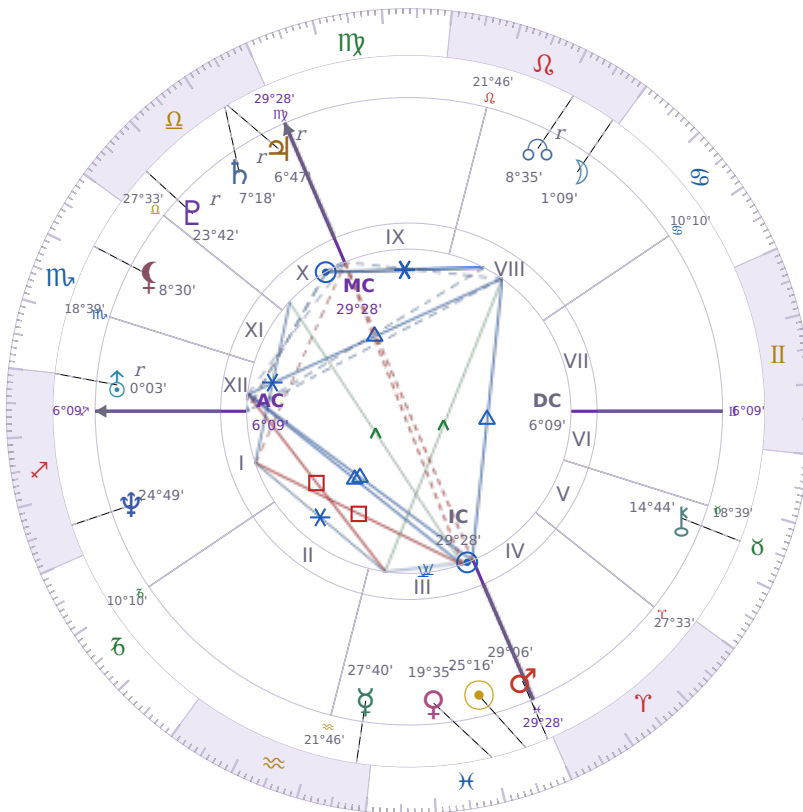

BIRTHDAY YEAR CHART

Péter Magyar

Hungarian politician

✦ Pisces March 16, 1981 00:08 Budapest

15 March 2211 · 23:00 (22:00 UTC) · Budapest

Solar ASC ♌ Leo · MC ♈ Aries

NATAL PLANETS

☉ Sun	in	♓	Pisces	25°16'
☾ Moon	in	♌	Leo	1°09'
☿ Mercury	in	♋	Aquarius	27°40'
♀ Venus	in	♓	Pisces	19°35'
♂ Mars	in	♓	Pisces	29°06'
♃ Jupiter	in	♎	Libra	6°47'
♄ Saturn	in	♎	Libra	7°18'

BIRTHDAY YEAR CHART PLANETS

♅ Uranus	in	♐	Sagittarius	0°03'
♆ Neptune	in	♐	Sagittarius	24°49'
♇ Pluto	in	♎	Libra	23°42'
♄ Chiron	in	♉	Taurus	14°44'
♁ North Node		in	♌ Leo	8°35'
♁ Lilith	in	♏	Scorpio	8°30'

Solar H10 ♈ Aries → natal H4 — Home & Family

The Solar Tenth House descends into your **natal Fourth House**, creating a powerful connection between **public achievement and private roots**. Career moves this year have implications for home and family; the foundation you stand on — your sense of inner security, your domestic stability — either supports or limits what you can build publicly. The most ambitious outer goals have their source in the most private inner ground.

KEY TRANSITS BY QUARTER

Q1 · Jan-Mar

Q2 · Apr-Jun

Q3 · Jul-Sep

Q4 · Oct-Dec