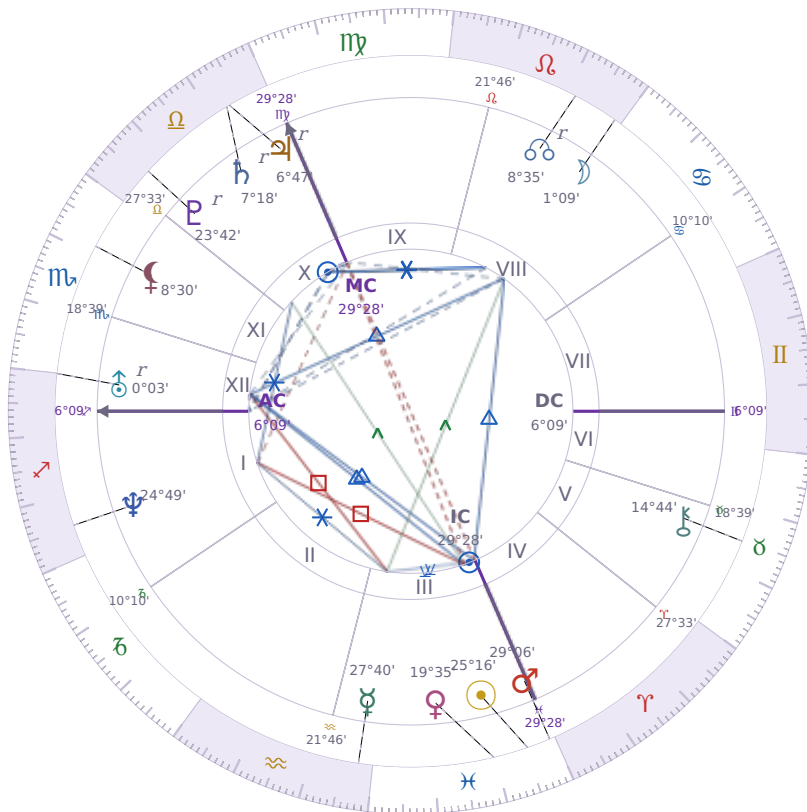

## BIRTHDAY YEAR CHART

### Péter Magyar

Hungarian politician

✦ Pisces March 16, 1981 00:08 Budapest

**15 March 2249 · 23:00 (22:00 UTC) · Budapest**

Solar ASC ♌ Leo · MC ♈ Aries

#### NATAL PLANETS

☉ Sun	in	♓	Pisces	25°16'
☾ Moon	in	♌	Leo	1°09'
☿ Mercury	in	♒	Aquarius	27°40'
♀ Venus	in	♓	Pisces	19°35'
♂ Mars	in	♓	Pisces	29°06'
♃ Jupiter	in	♎	Libra	6°47'
♄ Saturn	in	♎	Libra	7°18'

## KEY TRANSITS BY QUARTER

---

**Q1 · Jan-Mar**

**Q2 · Apr-Jun**

**Q3 · Jul-Sep**

**Q4 · Oct-Dec**