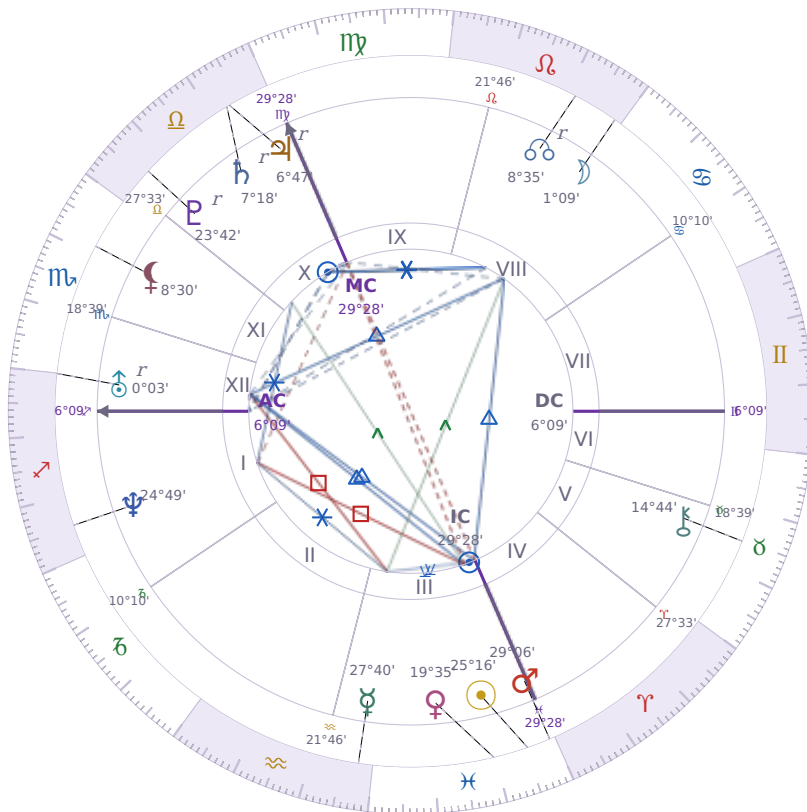

BIRTHDAY YEAR CHART

Péter Magyar

Hungarian politician

✦ Pisces March 16, 1981 00:08 Budapest

15 March 2254 · 23:00 (22:00 UTC) · Budapest

Solar ASC ♌ Leo · MC ♈ Aries

NATAL PLANETS

☉ Sun	in	♓	Pisces	25°16'
☾ Moon	in	♌	Leo	1°09'
☿ Mercury	in	♒	Aquarius	27°40'
♀ Venus	in	♓	Pisces	19°35'
♂ Mars	in	♓	Pisces	29°06'
♃ Jupiter	in	♎	Libra	6°47'
♄ Saturn	in	♎	Libra	7°18'

BIRTHDAY YEAR CHART PLANETS

♅ Uranus	in	♐	Sagittarius	0°03'
♆ Neptune	in	♐	Sagittarius	24°49'
♇ Pluto	in	♎	Libra	23°42'
♄ Chiron	in	♉	Taurus	14°44'
♁ North Node		in	♌ Leo	8°35'
♁ Lilith	in	♏	Scorpio	8°30'

Solar H10 ♈ Aries → natal H4 — Home & Family

The Solar Tenth House descends into your **natal Fourth House**, creating a powerful connection between **public achievement and private roots**. Career moves this year have implications for home and family; the foundation you stand on — your sense of inner security, your domestic stability — either supports or limits what you can build publicly. The most ambitious outer goals have their source in the most private inner ground.

KEY TRANSITS BY QUARTER

Q1 · Jan-Mar

Q2 · Apr-Jun

Q3 · Jul-Sep

Q4 · Oct-Dec