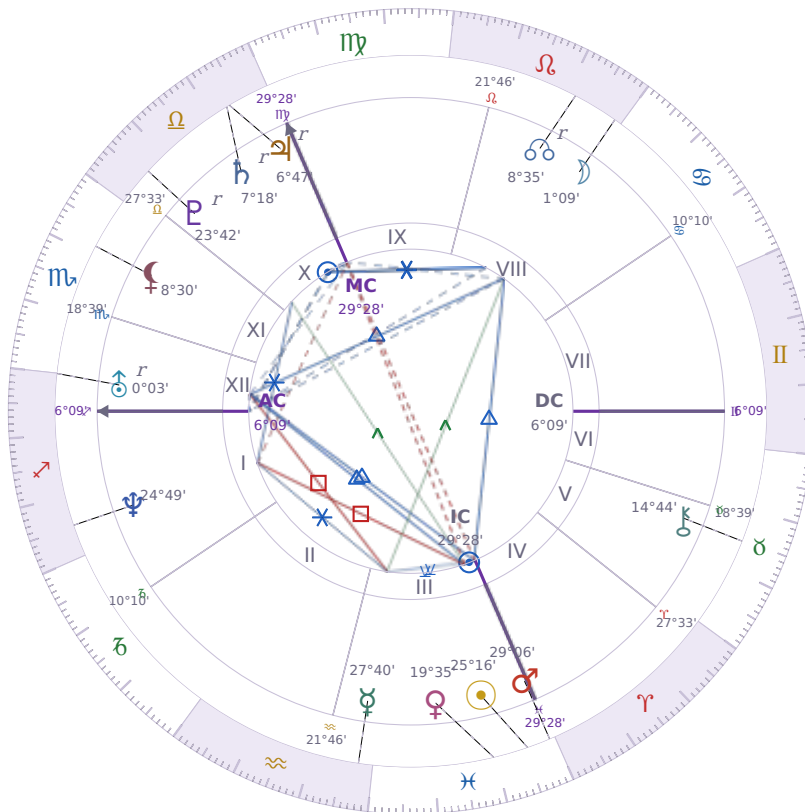

BIRTHDAY YEAR CHART

Péter Magyar

Hungarian politician

♋ Pisces March 16, 1981 00:08 Budapest

15 March 2256 · 23:00 (22:00 UTC) · Budapest

Solar ASC ♌ Leo · MC ♈ Aries

NATAL PLANETS

☉ Sun	in	♋	Pisces	25°16'
☾ Moon	in	♌	Leo	1°09'
☿ Mercury	in	♊	Aquarius	27°40'
♀ Venus	in	♋	Pisces	19°35'
♂ Mars	in	♋	Pisces	29°06'
♃ Jupiter	in	♎	Libra	6°47'
♄ Saturn	in	♎	Libra	7°18'

BIRTHDAY YEAR CHART PLANETS

♅ Uranus	in	♐	Sagittarius	0°03'
♆ Neptune	in	♐	Sagittarius	24°49'
♇ Pluto	in	♎	Libra	23°42'
♄ Chiron	in	♉	Taurus	14°44'
♁ North Node		in	♌ Leo	8°35'
♁ Lilith	in	♏	Scorpio	8°30'

Solar H10 ♈ Aries → natal H4 — Home & Family

The Solar Tenth House descends into your **natal Fourth House**, creating a powerful connection between **public achievement and private roots**. Career moves this year have implications for home and family; the foundation you stand on — your sense of inner security, your domestic stability — either supports or limits what you can build publicly. The most ambitious outer goals have their source in the most private inner ground.

KEY TRANSITS BY QUARTER

Q1 · Jan-Mar

Q2 · Apr-Jun

Q3 · Jul-Sep

Q4 · Oct-Dec