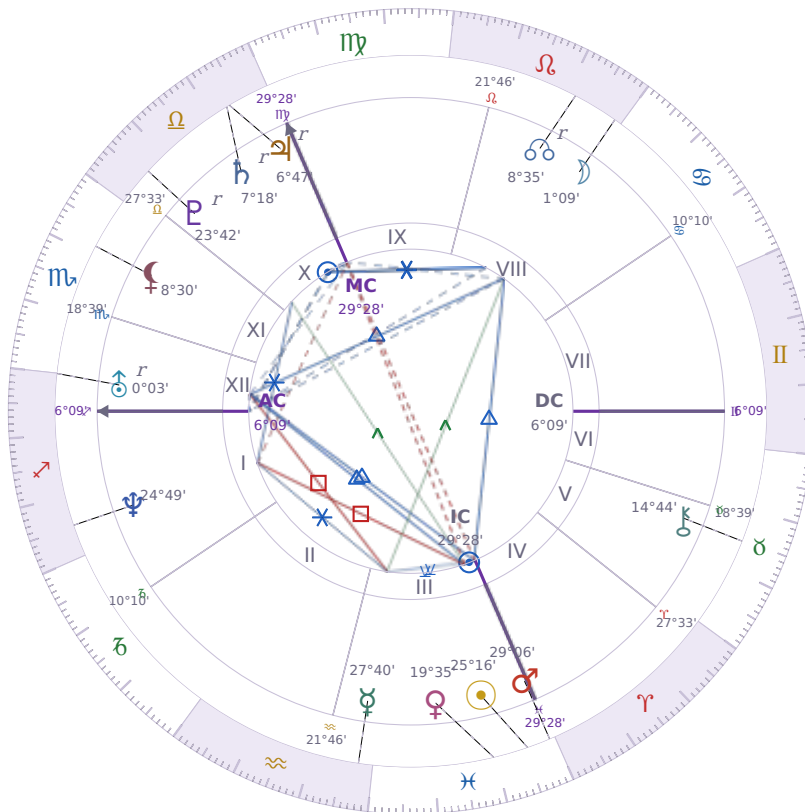

## BIRTHDAY YEAR CHART

### Péter Magyar

Hungarian politician

✦ Pisces March 16, 1981 00:08 Budapest

**15 March 2265 · 23:00 (22:00 UTC) · Budapest**

Solar ASC ♌ Leo · MC ♈ Aries

#### NATAL PLANETS

☉ Sun	in	♓	Pisces	25°16'
☾ Moon	in	♌	Leo	1°09'
☿ Mercury	in	♒	Aquarius	27°40'
♀ Venus	in	♓	Pisces	19°35'
♂ Mars	in	♓	Pisces	29°06'
♃ Jupiter	in	♎	Libra	6°47'
♄ Saturn	in	♎	Libra	7°18'

## KEY TRANSITS BY QUARTER

Q1 · Jan-Mar

Q2 · Apr-Jun

Q3 · Jul-Sep

Q4 · Oct-Dec