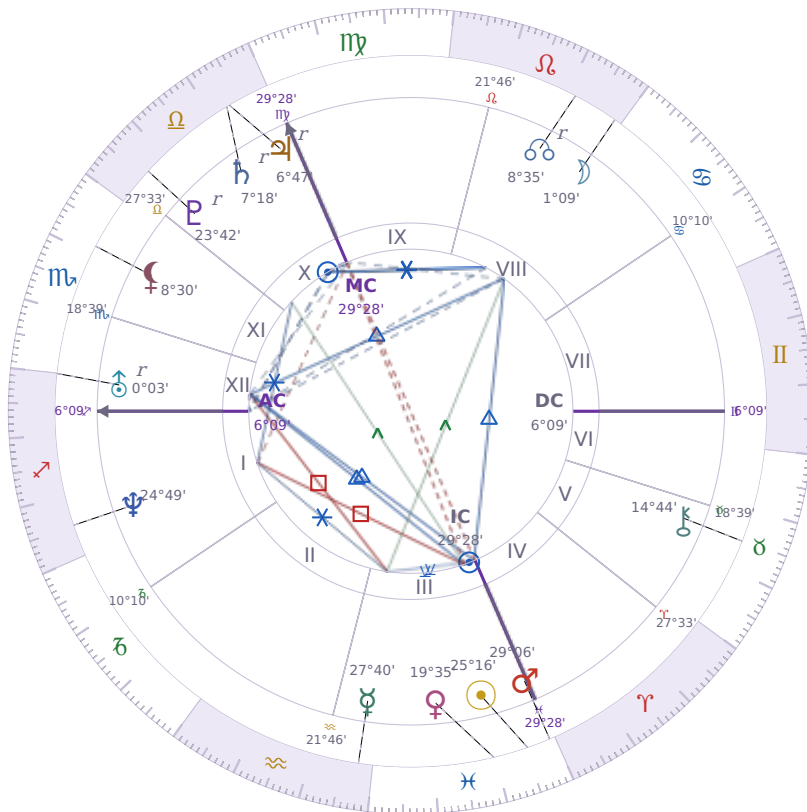

BIRTHDAY YEAR CHART

Péter Magyar

Hungarian politician

✦ Pisces March 16, 1981 00:08 Budapest

15 March 2305 · 23:00 (22:00 UTC) · Budapest

Solar ASC ♌ Leo · MC ♈ Aries

NATAL PLANETS

☉ Sun	in	♓	Pisces	25°16'
☾ Moon	in	♌	Leo	1°09'
☿ Mercury	in	♒	Aquarius	27°40'
♀ Venus	in	♓	Pisces	19°35'
♂ Mars	in	♓	Pisces	29°06'
♃ Jupiter	in	♎	Libra	6°47'
♄ Saturn	in	♎	Libra	7°18'

BIRTHDAY YEAR CHART PLANETS

♅ Uranus	in	♏	Sagittarius	0°03'
♆ Neptune	in	♏	Sagittarius	24°49'
♇ Pluto	in	♎	Libra	23°42'
♄ Chiron	in	♉	Taurus	14°44'
♁ North Node		in	♌ Leo	8°35'
♁ Lilith	in	♏	Scorpio	8°30'

Solar H10 ♈ Aries → natal H4 — Home & Family

The Solar Tenth House descends into your **natal Fourth House**, creating a powerful connection between **public achievement and private roots**. Career moves this year have implications for home and family; the foundation you stand on — your sense of inner security, your domestic stability — either supports or limits what you can build publicly. The most ambitious outer goals have their source in the most private inner ground.

KEY TRANSITS BY QUARTER

Q1 · Jan-Mar

Q2 · Apr-Jun

Q3 · Jul-Sep

Q4 · Oct-Dec