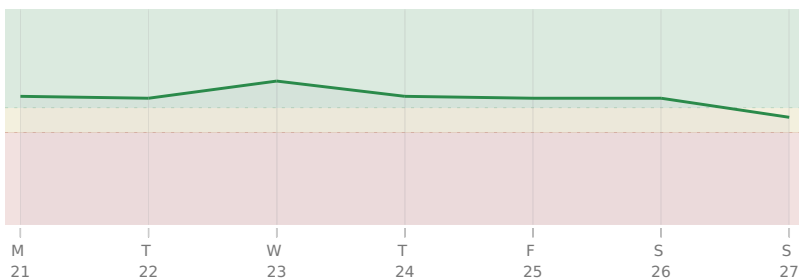

Career ★★★★★