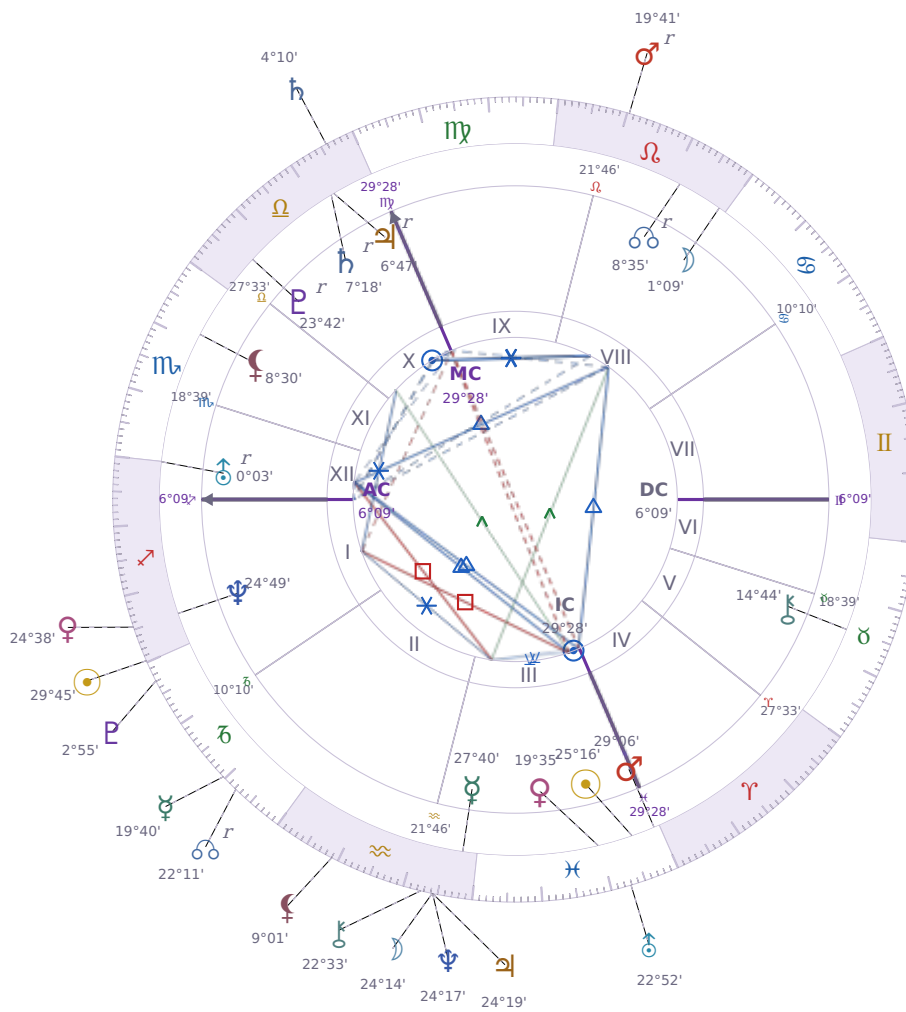

WEEKLY HOROSCOPE

Péter Magyar

Hungarian politician

♋ Pisces March 16, 1981 00:08 Budapest

21 December - 27 December 2009

TRANSITS · WEEK OF MON, 21 DEC

☉ Sun	in ♏ Sagittarius	29°45'17"
☾ Moon	in ♒ Aquarius	24°14'40"
☿ Mercury	in ♐ Capricorn	19°40'17"
♀ Venus	in ♏ Sagittarius	24°38'10"
♂ Mars	in ♌ Leo Rx	19°41'22"
♃ Jupiter	in ♒ Aquarius	24°19'04"
♄ Saturn	in ♎ Libra	4°10'08"

♅ Uranus	in ♋ Pisces	22°52'09"
♆ Neptune	in ♒ Aquarius	24°17'47"
♇ Pluto	in ♑ Capricorn	2°55'40"
♁ Chiron	in ♒ Aquarius	22°33'24"
♁ NNode	in ♑ Capricorn Rx	22°11'29"
♁ Lilith	in ♒ Aquarius	9°01'30"

NATAL PLANETS

☉ Sun	in ♋ Pisces	25°16'52"	III
☾ Moon	in ♌ Leo	1°09'49"	VIII
☿ Mercury	in ♒ Aquarius	27°40'15"	III
♀ Venus	in ♋ Pisces	19°35'59"	III
♂ Mars	in ♋ Pisces	29°06'26"	III
♃ Jupiter	in ♎ Libra	6°47'55"	X Rx
♄ Saturn	in ♎ Libra	7°18'13"	X Rx
♅ Uranus	in ♐ Sagittarius	0°03'33"	XII Rx
♆ Neptune	in ♐ Sagittarius	24°49'23"	I
♇ Pluto	in ♎ Libra	23°42'49"	X Rx
♁ Chiron	in ♉ Taurus	14°44'49"	V
♁ North Node	in ♌ Leo	8°35'49"	VIII Rx
♁ Lilith	in ♏ Scorpio	8°30'15"	XI