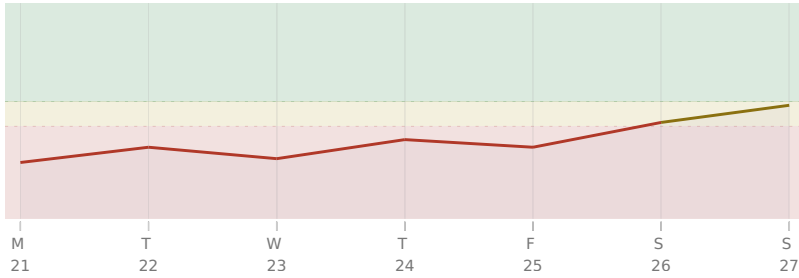

Spirituality ★★☆☆☆