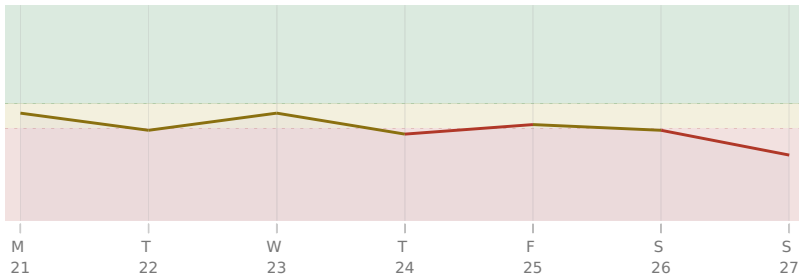

Communication ★★★★★