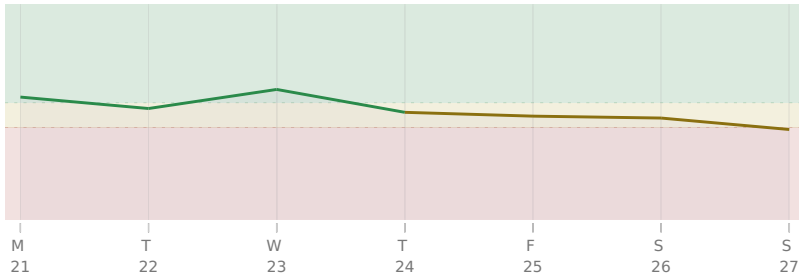

Health ★★★☆☆