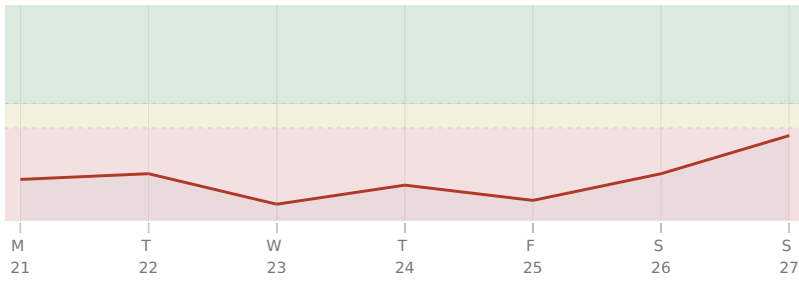

♆ Neptune * Sextile ♆ natal Neptune · Sunday 27 Dec

You find it easier right now to **notice patterns in your own thinking** without getting caught up in them. Your intuition about what people need from you becomes clearer, and you can offer support without losing yourself in their problems. Over the coming weeks, this practical clarity about emotional situations helps you make better choices about who and what deserves your time.

♃ Jupiter ☌ Trine ♇ natal Pluto · Monday 21 Dec

These days you find yourself **taking decisive action on things you've been planning for months**, and obstacles that usually block you seem to move out of the way. Your confidence in your own judgment is unusually high right now, so you trust your instincts about what needs to change in your life and you follow through. Over the coming weeks, this practical momentum can help you reshape a situation that's been stagnant or remove something that no longer serves you.