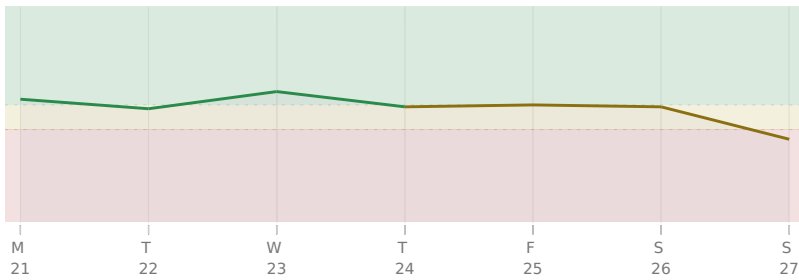

♃ Jupiter ☌ Trine ♇ natal Pluto · Monday 21 Dec

These days you find yourself **taking decisive action on things you've been planning for months**, and obstacles that usually block you seem to move out of the way. Your confidence in your own judgment is unusually high right now, so you trust your instincts about what needs to change in your life and you follow through. Over the coming weeks, this practical momentum can help you reshape a situation that's been stagnant or remove something that no longer serves you.

21 December - 27 December 2009

♂ Mars Rx