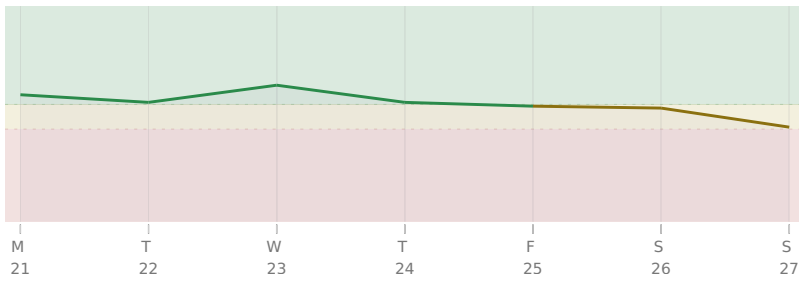

Personal Growth ★★★★★