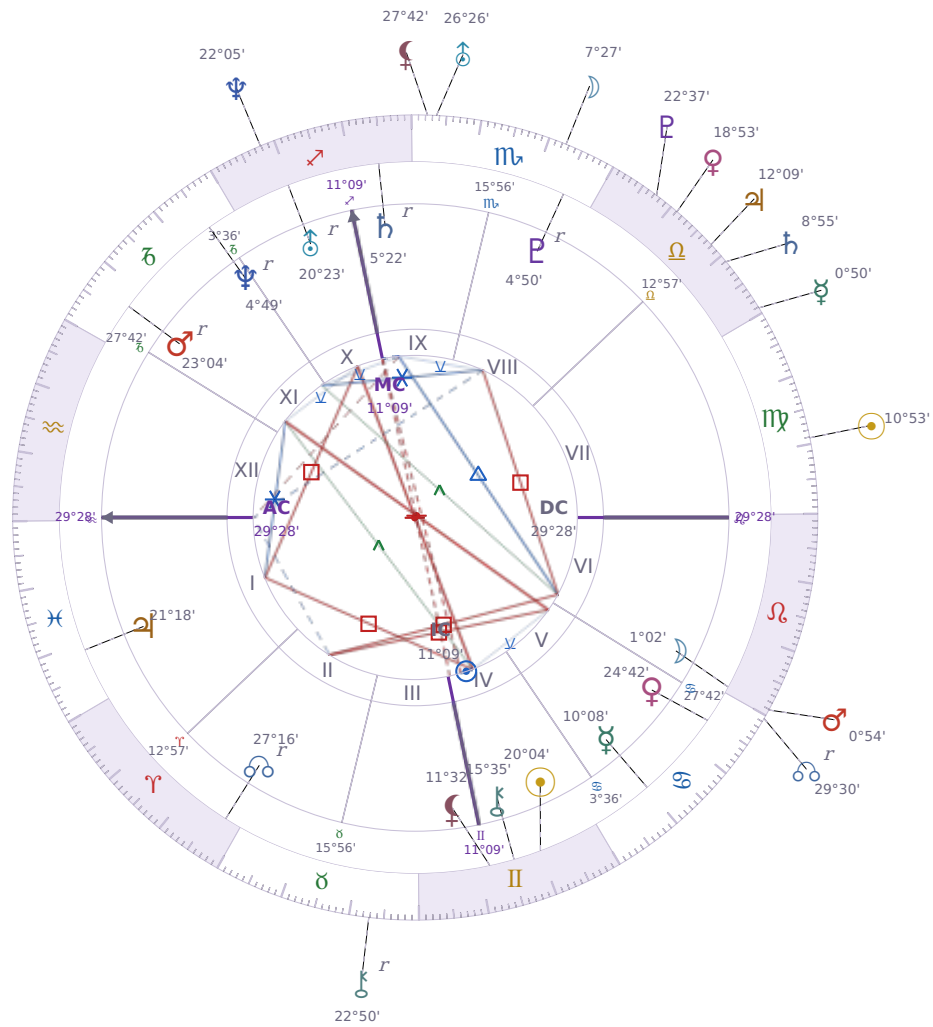

DAILY HOROSCOPE

Shia LaBeouf

American actor (born 1986)

♊ Gemini June 11, 1986 00:14 Los Angeles

Thursday, 3 September 1981

TRANSITS FOR TODAY

☉ Sun	in ♎ Virgo	10°53'21"
☾ Moon	in ♏ Scorpio	7°27'38"
☿ Mercury	in ♎ Libra	0°50'55"
♀ Venus	in ♎ Libra	18°53'46"
♂ Mars	in ♌ Leo	0°54'15"
♃ Jupiter	in ♎ Libra	12°09'51"
♄ Saturn	in ♎ Libra	8°55'25"

♅ Uranus	in	♏ Scorpio	26°26'22"
♆ Neptune	in	♐ Sagittarius	22°05'12"
♇ Pluto	in	♎ Libra	22°37'18"
♁ Chiron	in	♉ Taurus Rx	22°50'25"
♊ NNode	in	♋ Cancer Rx	29°30'47"
♁ Lilith	in	♏ Scorpio	27°42'36"

NATAL PLANETS

KEY DATE

☿ Mercury enters ♎ Libra

Mercury in *Libra* brings a shift toward **weighing both sides** before you speak or decide, making conversations feel more balanced but sometimes slower. At work and in relationships, you'll notice people becoming more **concerned with fairness** and wanting input from others before moving forward. This transit typically makes **negotiation and compromise** easier, though the constant balancing can occasionally leave decisions stuck in the middle instead of resolved.