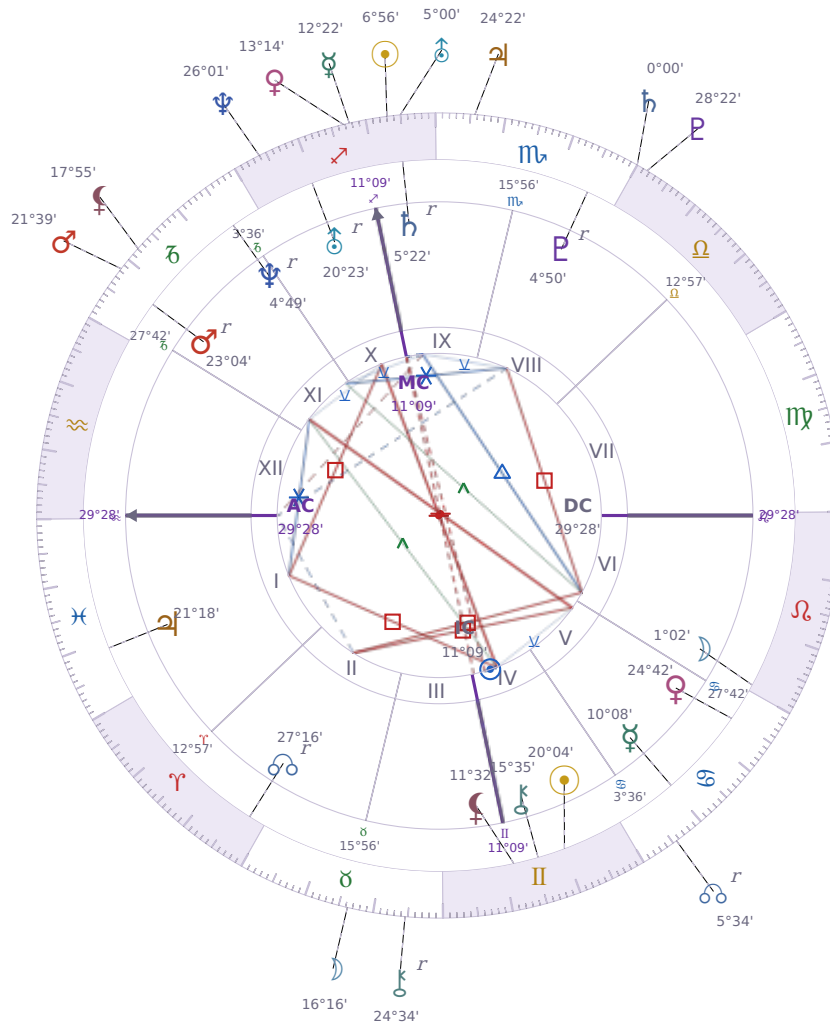

DAILY HOROSCOPE

## Shia LaBeouf

American actor (born 1986)

♊ Gemini June 11, 1986 00:14 Los Angeles

**Monday, 29 November 1982**

TRANSITS FOR TODAY

☉ Sun	in ♐ Sagittarius	6°56'18"
☾ Moon	in ♉ Taurus	16°16'09"
☿ Mercury	in ♐ Sagittarius	12°22'48"
♀ Venus	in ♐ Sagittarius	13°14'06"
♂ Mars	in ♏ Capricorn	21°39'53"
♃ Jupiter	in ♏ Scorpio	24°22'33"
♄ Saturn	in ♏ Scorpio	0°00'24"

♅ Uranus	in ♏ Sagittarius	5°00'46"
♆ Neptune	in ♏ Sagittarius	26°01'52"
♇ Pluto	in ♎ Libra	28°22'30"
♁ Chiron	in ♉ Taurus Rx	24°34'40"
♁ NNode	in ♋ Cancer Rx	5°34'37"
♁ Lilith	in ♏ Capricorn	17°55'07"