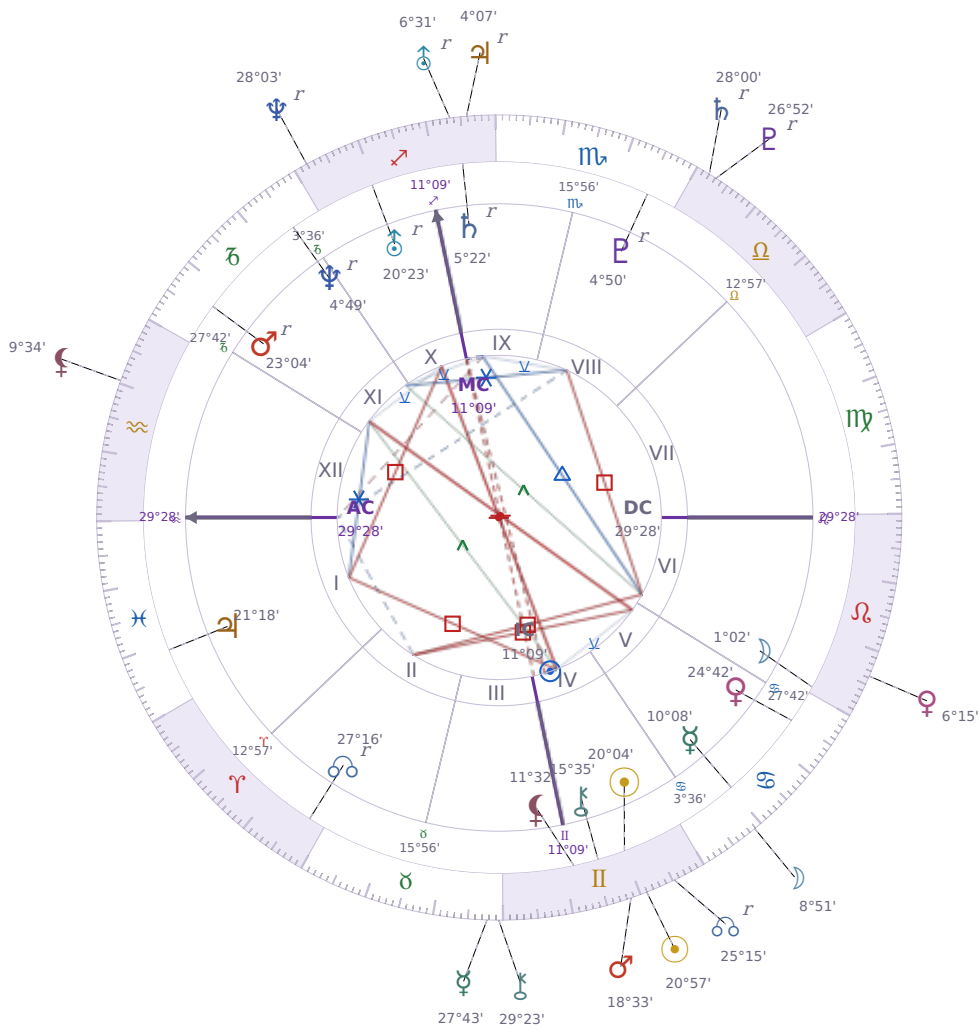

DAILY HOROSCOPE

Shia LaBeouf

American actor (born 1986)

♊ Gemini June 11, 1986 00:14 Los Angeles

Sunday, 12 June 1983

TRANSITS FOR TODAY

☉ Sun	in ♊ Gemini	20°57'44"
☾ Moon	in ♋ Cancer	8°51'45"
☿ Mercury	in ♉ Taurus	27°43'40"
♀ Venus	in ♌ Leo	6°15'43"
♂ Mars	in ♊ Gemini	18°33'46"
♃ Jupiter	in ♐ Sagittarius Rx	4°07'41"
♄ Saturn	in ♎ Libra Rx	28°00'55"

♅ Uranus	in ♐ Sagittarius Rx	6°31'08"
♆ Neptune	in ♐ Sagittarius Rx	28°03'06"
♇ Pluto	in ♎ Libra Rx	26°52'54"
♁ Chiron	in ♉ Taurus	29°23'34"
♊ NNode	in ♊ Gemini Rx	25°15'04"
♁ Lilith	in ♒ Aquarius	9°34'32"