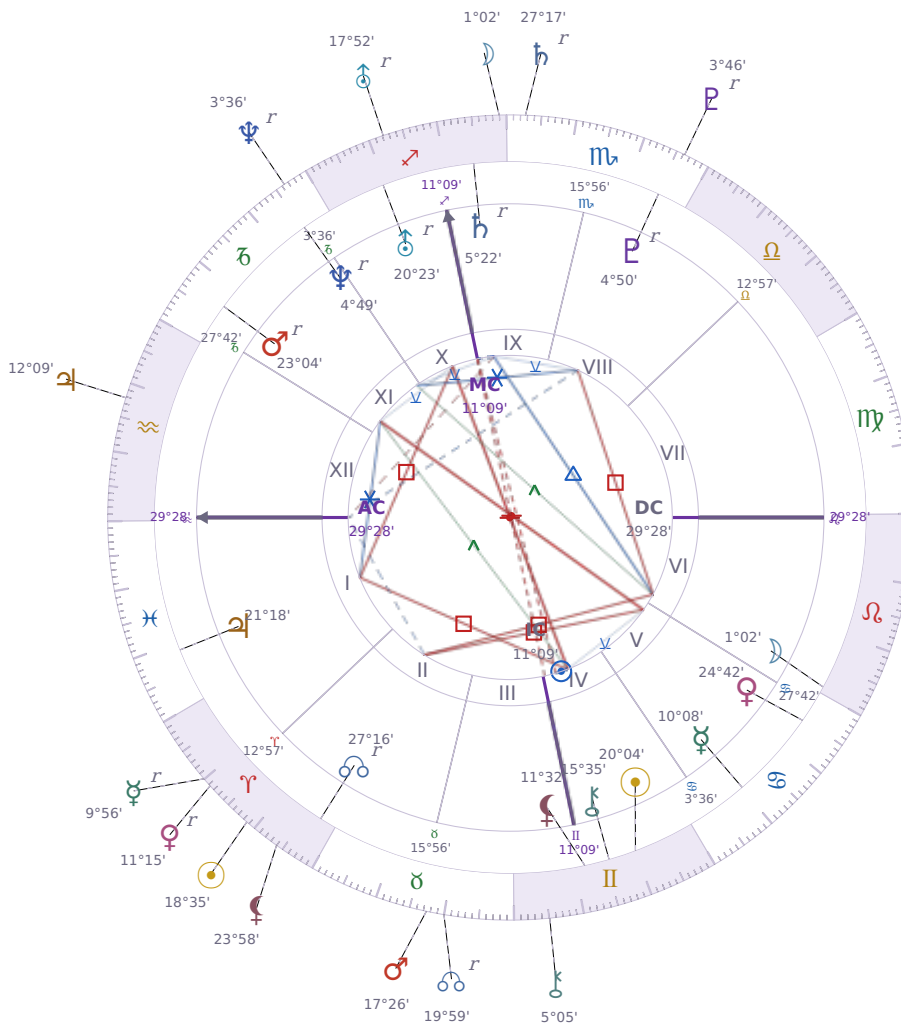

DAILY HOROSCOPE

Shia LaBeouf

American actor (born 1986)

♊ Gemini June 11, 1986 00:14 Los Angeles

Monday, 8 April 1985

TRANSITS FOR TODAY

☉ Sun	in ♈ Aries	18°35'46"
☾ Moon	in ♐ Sagittarius	1°02'34"
☿ Mercury	in ♈ Aries Rx	9°56'11"
♀ Venus	in ♈ Aries Rx	11°15'46"
♂ Mars	in ♉ Taurus	17°26'22"
♃ Jupiter	in ♈ Aquarius	12°09'38"
♄ Saturn	in ♏ Scorpio Rx	27°17'52"

♅ Uranus	in	♐ Sagittarius Rx	17°52'05"
♆ Neptune	in	♑ Capricorn Rx	3°36'49"
♇ Pluto	in	♏ Scorpio Rx	3°46'50"
♄ Chiron	in	♊ Gemini	5°05'42"
♁ NNode	in	♉ Taurus Rx	19°59'06"
♁ Lilith	in	♈ Aries	23°58'42"