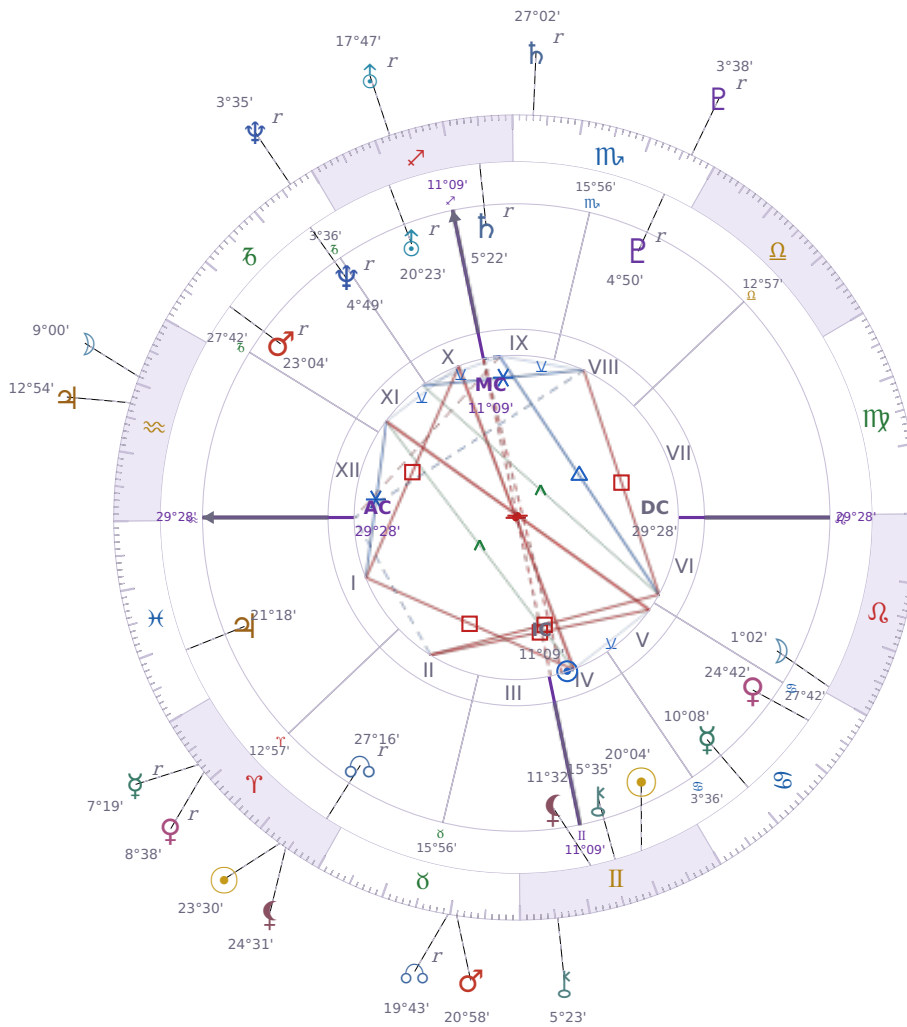

DAILY HOROSCOPE

Shia LaBeouf

American actor (born 1986)

♊ Gemini June 11, 1986 00:14 Los Angeles

Saturday, 13 April 1985

TRANSITS FOR TODAY

☉ Sun	in ♈ Aries	23°30'06"
☾ Moon	in ♒ Aquarius	9°00'38"
☿ Mercury	in ♈ Aries Rx	7°19'41"
♀ Venus	in ♈ Aries Rx	8°38'35"
♂ Mars	in ♉ Taurus	20°58'28"
♃ Jupiter	in ♒ Aquarius	12°54'41"
♄ Saturn	in ♏ Scorpio Rx	27°02'07"

♅ Uranus	in	♐ Sagittarius Rx	17°47'17"
♆ Neptune	in	♑ Capricorn Rx	3°35'52"
♇ Pluto	in	♏ Scorpio Rx	3°38'39"
♁ Chiron	in	♊ Gemini	5°23'57"
♁ NNode	in	♉ Taurus Rx	19°43'13"
♁ Lilith	in	♈ Aries	24°32'00"