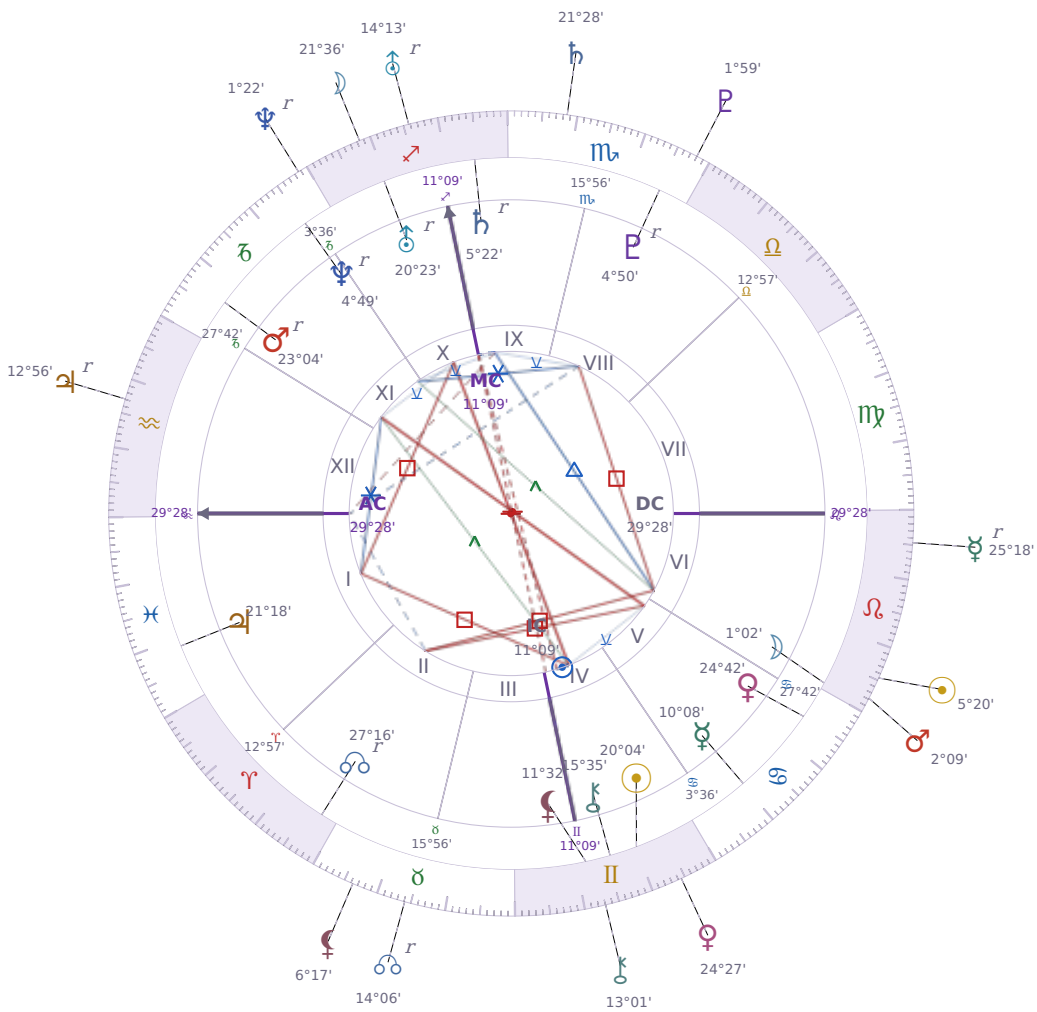

DAILY HOROSCOPE

Shia LaBeouf

American actor (born 1986)

♊ Gemini June 11, 1986 00:14 Los Angeles

Sunday, 28 July 1985

TRANSITS FOR TODAY

☉ Sun	in ♌ Leo	5°20'58"
☾ Moon	in ♏ Sagittarius	21°36'52"
☿ Mercury	in ♌ Leo Rx	25°18'26"
♀ Venus	in ♊ Gemini	24°27'19"
♂ Mars	in ♌ Leo	2°09'04"
♃ Jupiter	in ♒ Aquarius Rx	12°56'05"
♄ Saturn	in ♏ Scorpio	21°28'24"

♅ Uranus	in	♐ Sagittarius Rx	14°13'54"
♆ Neptune	in	♑ Capricorn Rx	1°22'18"
♇ Pluto	in	♏ Scorpio	1°59'56"
♁ Chiron	in	♊ Gemini	13°01'37"
♁ NNode	in	♉ Taurus Rx	14°06'29"
♁ Lilith	in	♉ Taurus	6°17'05"

NATAL PLANETS