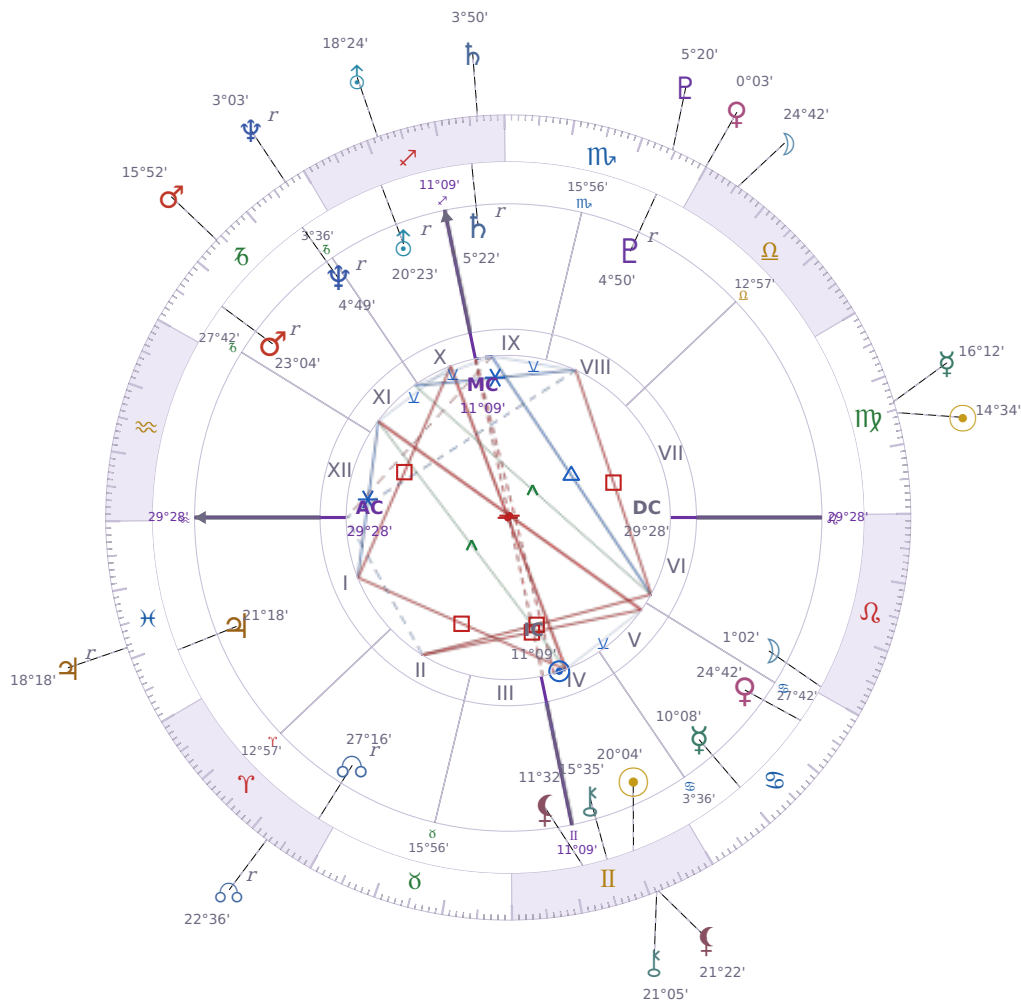

DAILY HOROSCOPE

Shia LaBeouf

American actor (born 1986)

♊ Gemini June 11, 1986 00:14 Los Angeles

Sunday, 7 September 1986

TRANSITS FOR TODAY

☉ Sun	in ♍ Virgo	14°34'20"
☾ Moon	in ♎ Libra	24°42'08"
☿ Mercury	in ♍ Virgo	16°12'47"
♀ Venus	in ♏ Scorpio	0°03'48"
♂ Mars	in ♐ Capricorn	15°52'38"
♃ Jupiter	in ♓ Pisces Rx	18°18'39"
♄ Saturn	in ♐ Sagittarius	3°50'49"

♅ Uranus	in ♏ Sagittarius	18°24'21"
♆ Neptune	in ♑ Capricorn Rx	3°03'13"
♇ Pluto	in ♏ Scorpio	5°20'45"
♄ Chiron	in ♊ Gemini	21°05'48"
♁ NNode	in ♈ Aries Rx	22°36'36"
♁ Lilith	in ♊ Gemini	21°22'56"

NATAL PLANETS