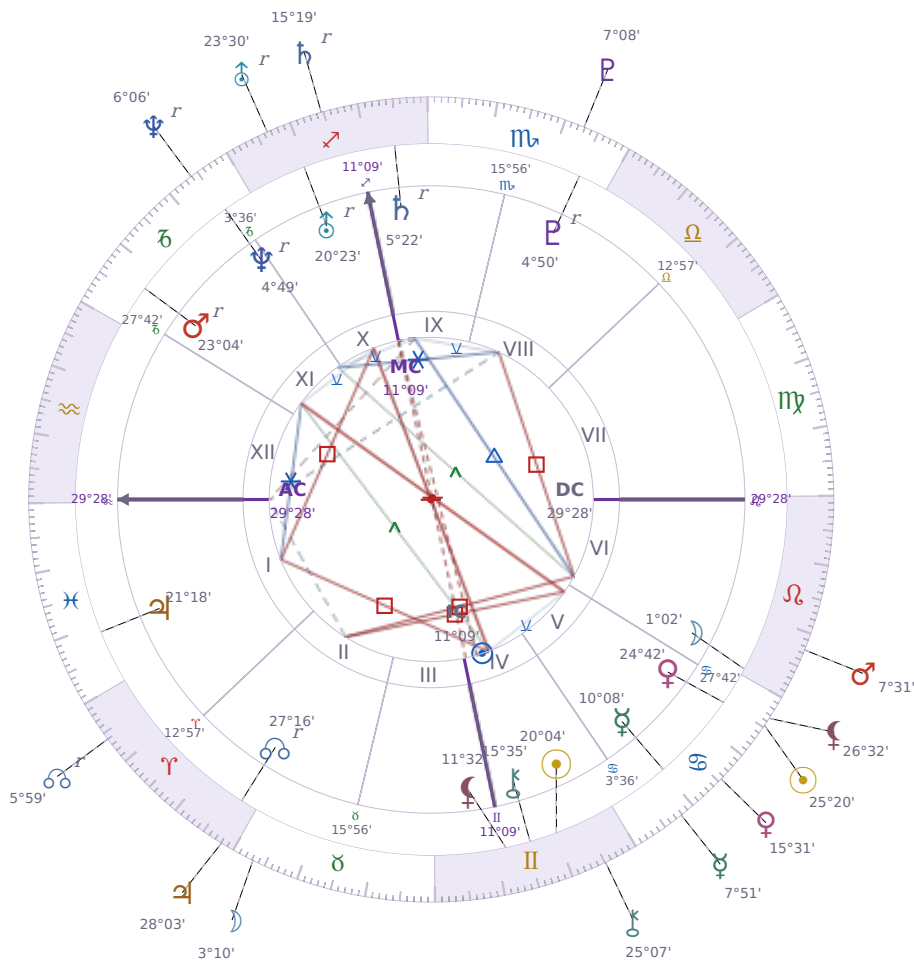

DAILY HOROSCOPE

Shia LaBeouf

American actor (born 1986)

♊ Gemini June 11, 1986 00:14 Los Angeles

Saturday, 18 July 1987

TRANSITS FOR TODAY

☉ Sun	in ♋ Cancer	25°20'32"
☾ Moon	in ♉ Taurus	3°10'14"
☿ Mercury	in ♋ Cancer	7°51'26"
♀ Venus	in ♋ Cancer	15°31'08"
♂ Mars	in ♌ Leo	7°31'34"
♃ Jupiter	in ♈ Aries	28°03'50"
♄ Saturn	in ♐ Sagittarius Rx	15°19'15"

♅ Uranus	in ♏ Sagittarius Rx	23°30'45"
♆ Neptune	in ♑ Capricorn Rx	6°06'20"
♇ Pluto	in ♏ Scorpio	7°08'56"
♁ Chiron	in ♊ Gemini	25°07'07"
♁ NNode	in ♈ Aries Rx	5°59'02"
♁ Lilith	in ♋ Cancer	26°32'34"

NATAL PLANETS