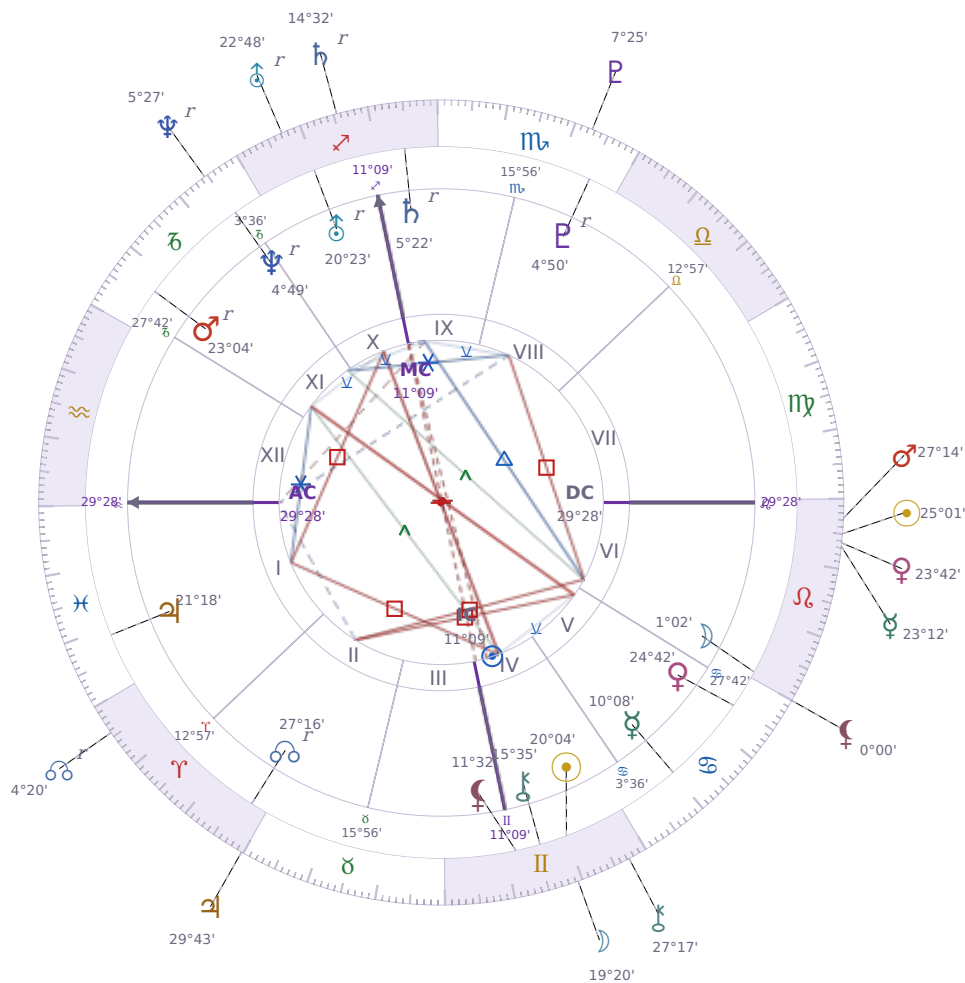

DAILY HOROSCOPE

Shia LaBeouf

American actor (born 1986)

♊ Gemini June 11, 1986 00:14 Los Angeles

Tuesday, 18 August 1987

TRANSITS FOR TODAY

☉ Sun	in ♌ Leo	25°01'04"
☾ Moon	in ♊ Gemini	19°20'45"
☿ Mercury	in ♌ Leo	23°12'11"
♀ Venus	in ♌ Leo	23°42'29"
♂ Mars	in ♌ Leo	27°14'51"
♃ Jupiter	in ♈ Aries	29°43'40"
♄ Saturn	in ♐ Sagittarius Rx	14°32'04"

♅ Uranus	in	♐ Sagittarius Rx	22°48'07"
♆ Neptune	in	♑ Capricorn Rx	5°27'47"
♇ Pluto	in	♏ Scorpio	7°25'34"
♁ Chiron	in	♊ Gemini	27°17'09"
♊ NNode	in	♈ Aries Rx	4°20'33"
♁ Lilith	in	♌ Leo	0°00'39"

NATAL PLANETS