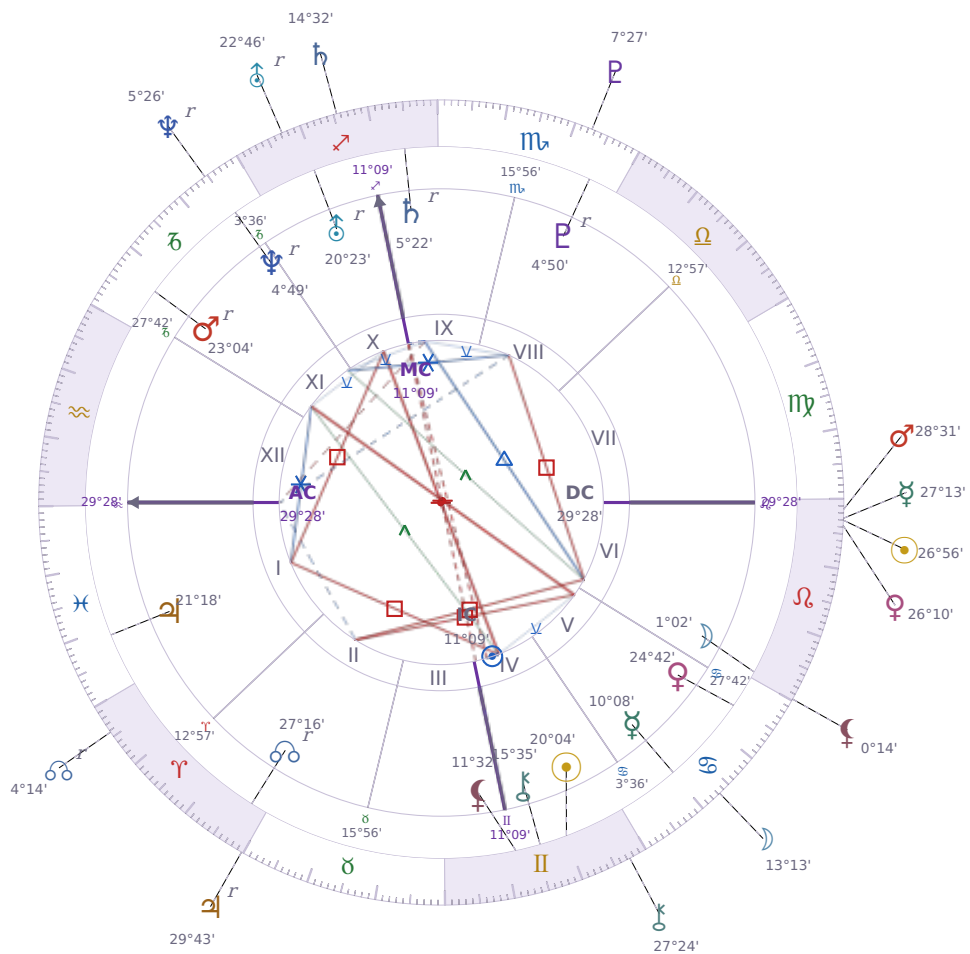

DAILY HOROSCOPE

Shia LaBeouf

American actor (born 1986)

♊ Gemini June 11, 1986 00:14 Los Angeles

Thursday, 20 August 1987

TRANSITS FOR TODAY

☉ Sun	in ♌ Leo	26°56'33"
☾ Moon	in ♋ Cancer	13°13'41"
☿ Mercury	in ♌ Leo	27°13'24"
♀ Venus	in ♌ Leo	26°10'57"
♂ Mars	in ♌ Leo	28°31'10"
♃ Jupiter	in ♈ Aries Rx	29°43'49"
♄ Saturn	in ♐ Sagittarius	14°32'05"

♅ Uranus	in ♐ Sagittarius Rx	22°46'48"
♆ Neptune	in ♑ Capricorn Rx	5°26'02"
♇ Pluto	in ♏ Scorpio	7°27'44"
♁ Chiron	in ♊ Gemini	27°24'01"
♋ NNode	in ♈ Aries Rx	4°14'12"
♁ Lilith	in ♌ Leo	0°14'04"

NATAL PLANETS