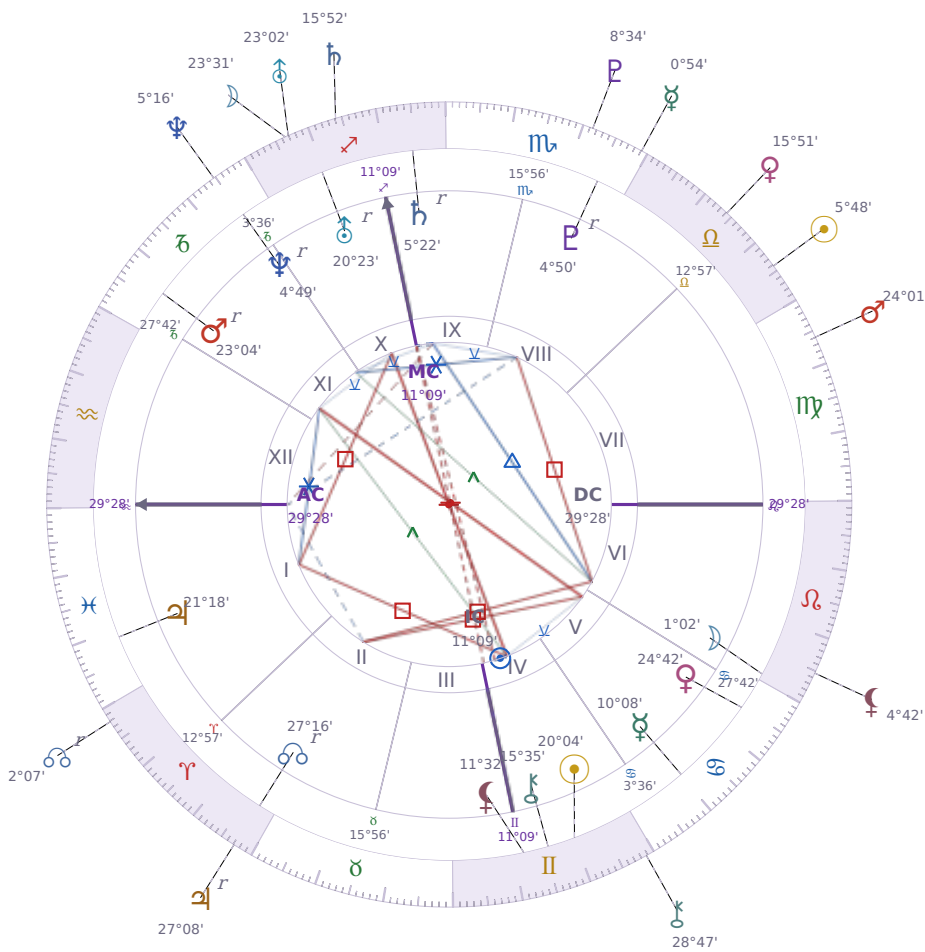

DAILY HOROSCOPE

Shia LaBeouf

American actor (born 1986)

♊ Gemini June 11, 1986 00:14 Los Angeles

Tuesday, 29 September 1987

TRANSITS FOR TODAY

☉ Sun	in ♎ Libra	5°48'44"
☾ Moon	in ♐ Sagittarius	23°31'41"
☿ Mercury	in ♏ Scorpio	0°54'33"
♀ Venus	in ♎ Libra	15°51'06"
♂ Mars	in ♍ Virgo	24°01'49"
♃ Jupiter	in ♈ Aries Rx	27°08'41"
♄ Saturn	in ♐ Sagittarius	15°52'19"

♅ Uranus	in ♏ Sagittarius	23°02'52"
♆ Neptune	in ♑ Capricorn	5°16'14"
♇ Pluto	in ♏ Scorpio	8°34'15"
♁ Chiron	in ♊ Gemini	28°47'05"
♁ NNode	in ♈ Aries Rx	2°07'06"
♁ Lilith	in ♌ Leo	4°42'15"

NATAL PLANETS