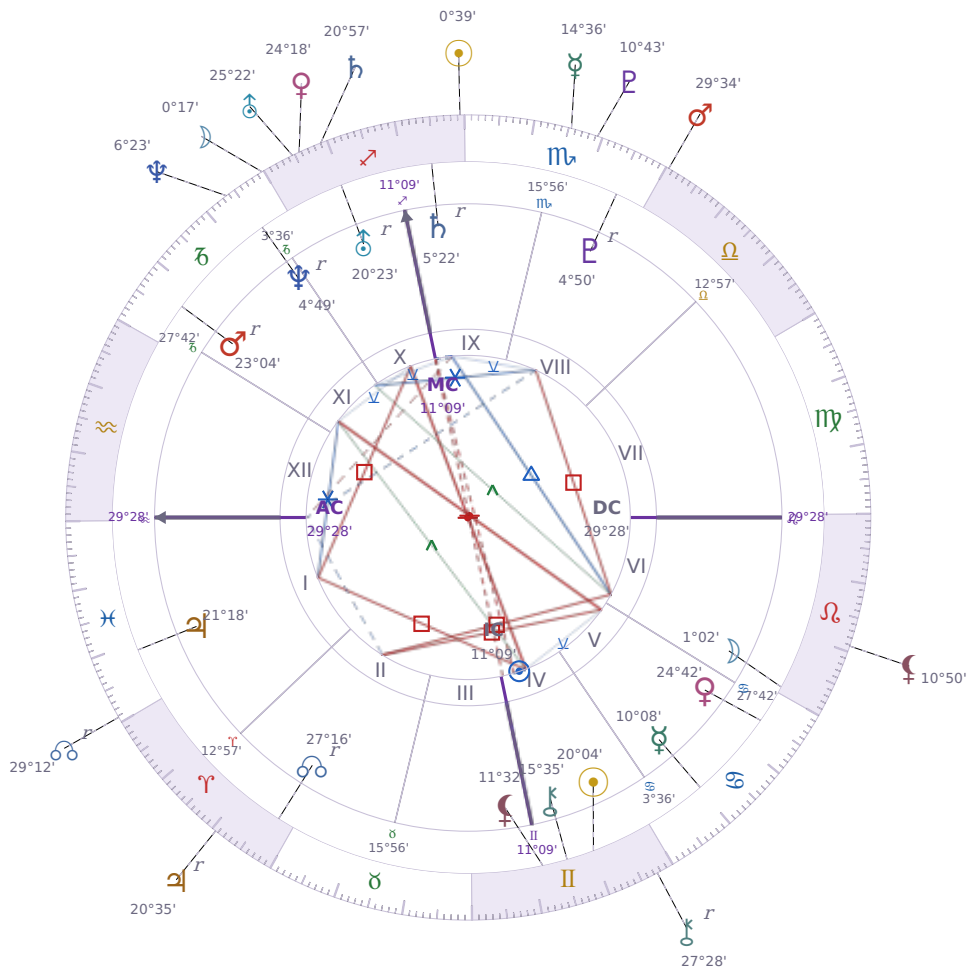

DAILY HOROSCOPE

Shia LaBeouf

American actor (born 1986)

♊ Gemini June 11, 1986 00:14 Los Angeles

Monday, 23 November 1987

TRANSITS FOR TODAY

☉ Sun	in ♏ Sagittarius	0°39'12"
☾ Moon	in ♑ Capricorn	0°17'08"
☿ Mercury	in ♏ Scorpio	14°36'33"
♀ Venus	in ♏ Sagittarius	24°18'34"
♂ Mars	in ♎ Libra	29°34'58"
♃ Jupiter	in ♈ Aries Rx	20°35'31"
♄ Saturn	in ♏ Sagittarius	20°57'30"

♅ Uranus	in ♏ Sagittarius	25°22'09"
♆ Neptune	in ♑ Capricorn	6°23'56"
♇ Pluto	in ♏ Scorpio	10°43'36"
♁ Chiron	in ♊ Gemini Rx	27°28'49"
♁ NNode	in ♓ Pisces Rx	29°12'21"
♁ Lilith	in ♌ Leo	10°50'29"

NATAL PLANETS

★ = natal resonance — this transit echoes your birth chart, amplifying its influence

LUNAR DAY

Moon in ♑ Capricorn · Day 3 / 30 · New Moon

Focus narrows toward responsibilities and unfinished obligations during this transit, with less tolerance for distraction or small talk. The emotional tone becomes more reserved and measured for the next 48 hours.