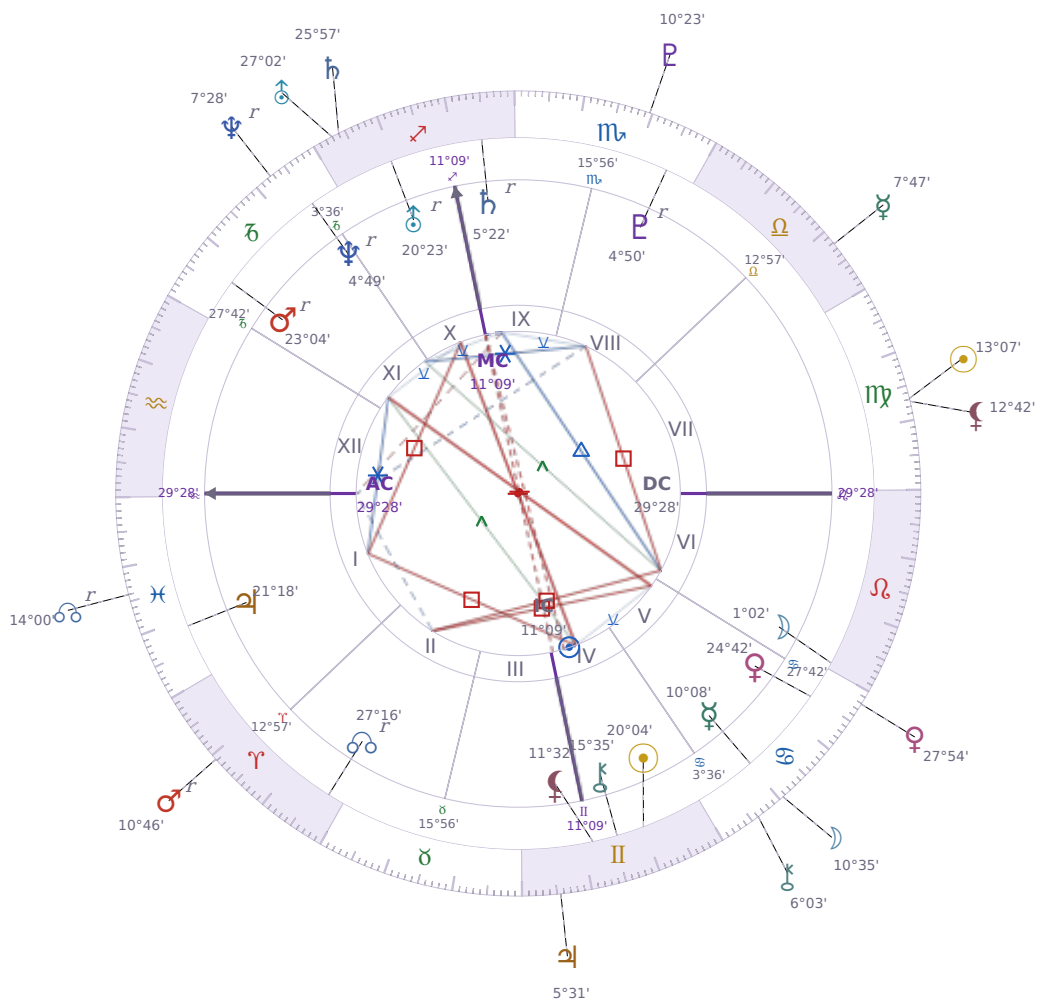

DAILY HOROSCOPE

Shia LaBeouf

American actor (born 1986)

♊ Gemini June 11, 1986 00:14 Los Angeles

Monday, 5 September 1988

TRANSITS FOR TODAY

☉ Sun	in ♍ Virgo	13°07'56"
☾ Moon	in ♋ Cancer	10°35'31"
☿ Mercury	in ♎ Libra	7°47'39"
♀ Venus	in ♋ Cancer	27°54'52"
♂ Mars	in ♈ Aries Rx	10°46'35"
♃ Jupiter	in ♊ Gemini	5°31'55"
♄ Saturn	in ♏ Sagittarius	25°57'34"

♅ Uranus	in ♏ Sagittarius	27°02'39"
♆ Neptune	in ♑ Capricorn Rx	7°28'04"
♇ Pluto	in ♏ Scorpio	10°23'00"
♁ Chiron	in ♋ Cancer	6°03'58"
♊ NNode	in ♓ Pisces Rx	14°00'36"
♁ Lilith	in ♍ Virgo	12°42'23"

NATAL PLANETS

KEY DATE

♅ Uranus stations Direct

Uranus turning direct after months backward means **stuck situations finally shift** — delays in tech, contracts, or unusual projects resume their forward motion. What felt **blocked or confusing** about your routines, friendships, or work systems becomes **clearer to act on** now that the planet moves the way it normally does. Most people notice they can **make real changes** instead of just thinking about them, whether that's switching jobs, updating systems, or ending relationships that went nowhere during the retrograde.