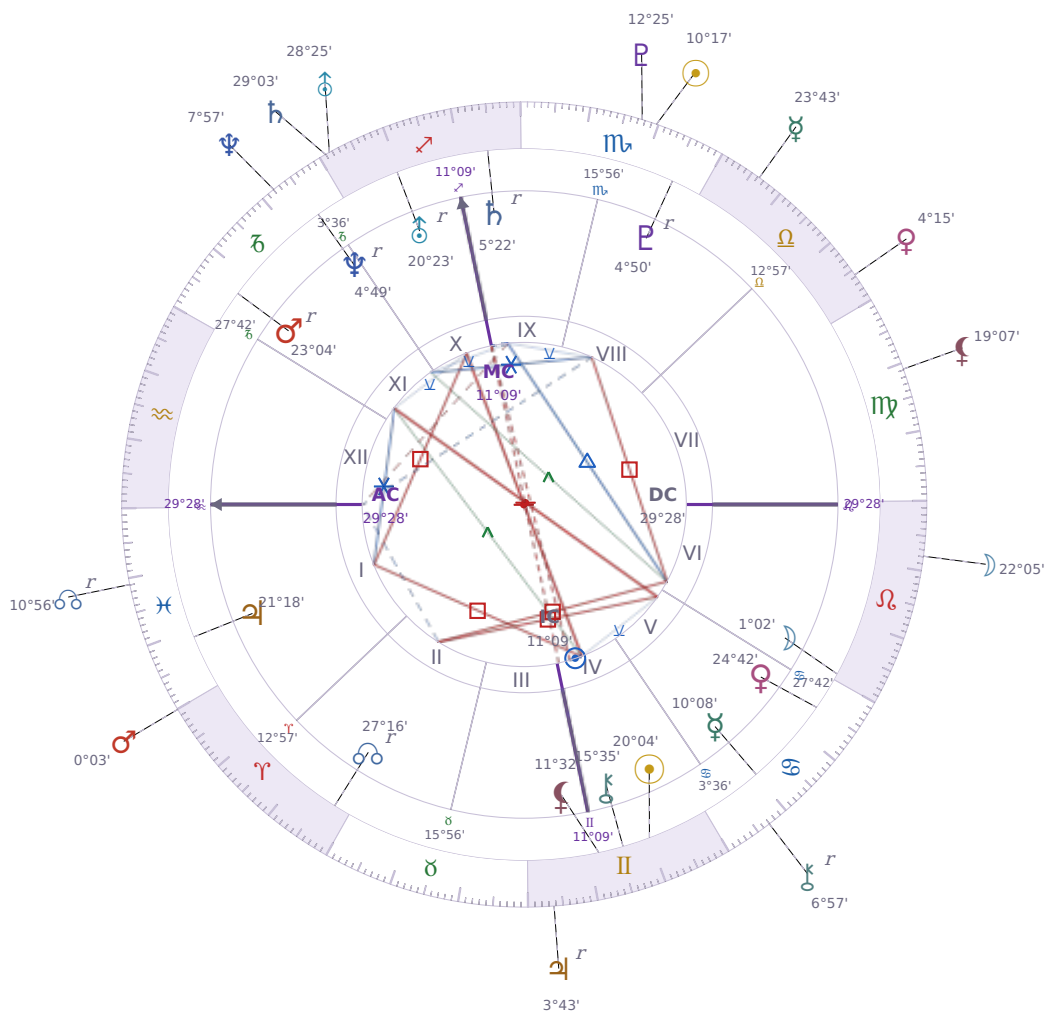

DAILY HOROSCOPE

## Shia LaBeouf

American actor (born 1986)

♊ Gemini June 11, 1986 00:14 Los Angeles

**Wednesday, 2 November 1988**

TRANSITS FOR TODAY

☉ Sun	in ♏ Scorpio	10°17'11"
☾ Moon	in ♌ Leo	22°05'26"
☿ Mercury	in ♎ Libra	23°44'00"
♀ Venus	in ♎ Libra	4°15'28"
♂ Mars	in ♈ Aries	0°03'36"
♃ Jupiter	in ♊ Gemini Rx	3°43'01"
♄ Saturn	in ♏ Sagittarius	29°03'26"