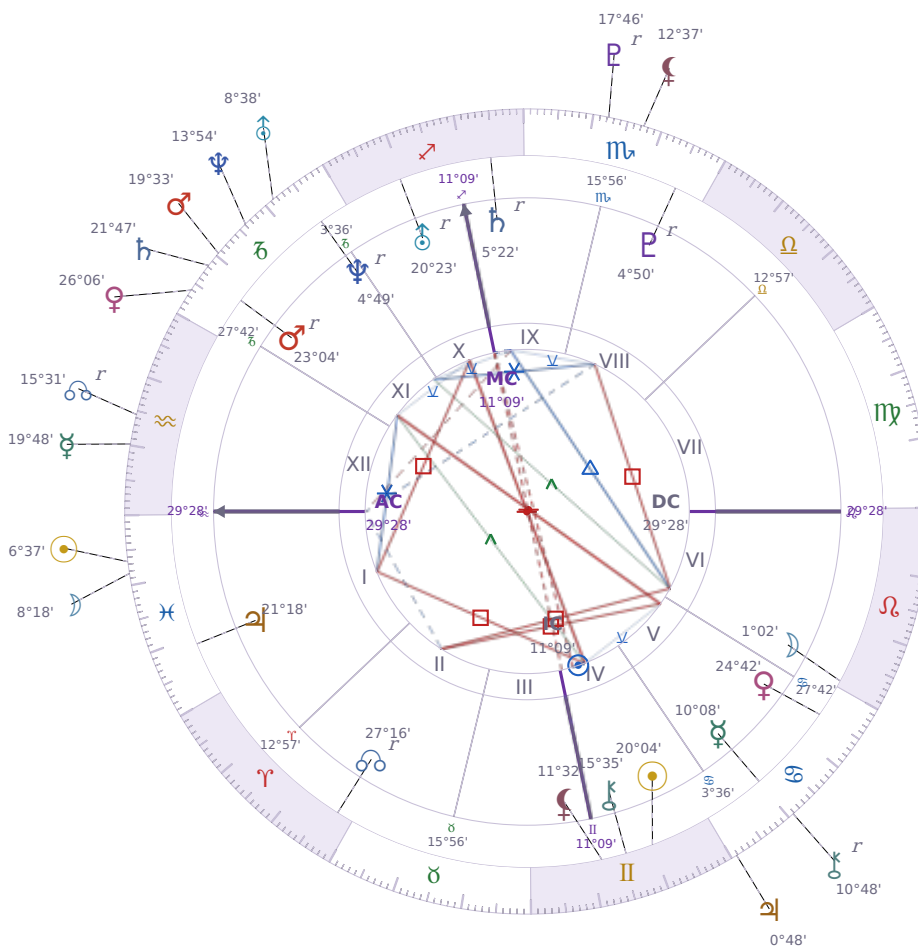

DAILY HOROSCOPE

Shia LaBeouf

American actor (born 1986)

♊ Gemini June 11, 1986 00:14 Los Angeles

Sunday, 25 February 1990

TRANSITS FOR TODAY

☉ Sun	in ♓ Pisces	6°37'20"
☾ Moon	in ♓ Pisces	8°18'58"
☿ Mercury	in ♒ Aquarius	19°48'21"
♀ Venus	in ♐ Capricorn	26°06'40"
♂ Mars	in ♐ Capricorn	19°33'57"
♃ Jupiter	in ♋ Cancer	0°48'32"
♄ Saturn	in ♐ Capricorn	21°47'22"

♅ Uranus	in ♄ Capricorn	8°38'51"
♆ Neptune	in ♄ Capricorn	13°54'08"
♇ Pluto	in ♏ Scorpio Rx	17°46'33"
♁ Chiron	in ♋ Cancer Rx	10°48'18"
♊ NNode	in ♒ Aquarius Rx	15°31'22"
♁ Lilith	in ♏ Scorpio	12°37'36"

KEY DATE

♃ Jupiter stations Direct

Jupiter turning **direct again** means opportunities and decisions that felt stuck or unclear over the past months can finally move ahead with real momentum. What becomes **clearer now** is whether plans, applications, or deals are actually going to work — delays lift and you get actual answers instead of waiting. **Growth starts moving** in the areas where *Jupiter* sits in your chart, so watch for openings in money, work, relationships, or learning that were on pause during the retrograde.