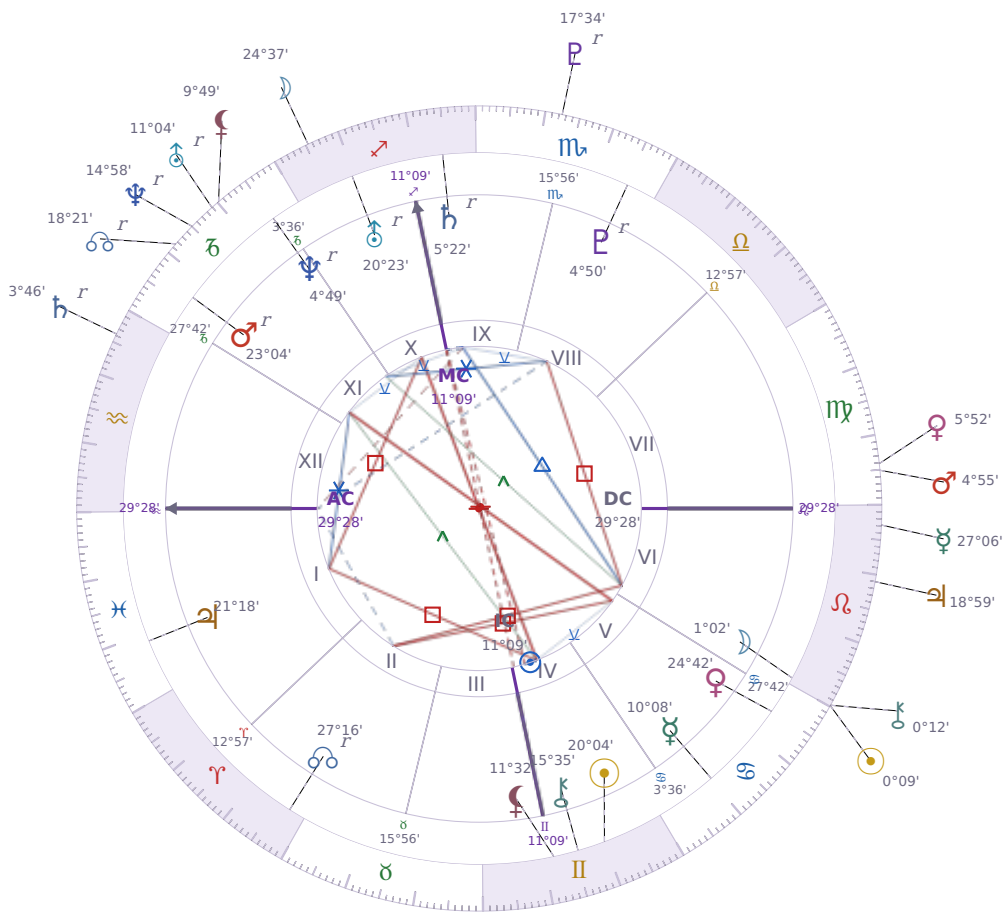

DAILY HOROSCOPE

Shia LaBeouf

American actor (born 1986)

♊ Gemini June 11, 1986 00:14 Los Angeles

Tuesday, 23 July 1991

TRANSITS FOR TODAY

☉ Sun	in ♌ Leo	0°09'06"
☾ Moon	in ♐ Sagittarius	24°37'53"
☿ Mercury	in ♌ Leo	27°06'31"
♀ Venus	in ♍ Virgo	5°52'28"
♂ Mars	in ♍ Virgo	4°55'01"
♃ Jupiter	in ♌ Leo	18°59'48"
♄ Saturn	in ♒ Aquarius Rx	3°46'08"

♅ Uranus	in ♄ Capricorn Rx	11°04'16"
♆ Neptune	in ♄ Capricorn Rx	14°58'04"
♇ Pluto	in ♏ Scorpio Rx	17°34'18"
♁ Chiron	in ♌ Leo	0°12'48"
♁ NNode	in ♄ Capricorn Rx	18°21'32"
♁ Lilith	in ♄ Capricorn	9°49'25"

KEY DATE

☉ Sun enters ♌ Leo

The Sun entering Leo brings a **shift toward more direct self-expression** — people tend to speak up more at work, take on visible roles, and want their efforts noticed rather than working quietly behind the scenes. In relationships and social settings, **confidence and attention-seeking increase**, which can mean more fun and boldness but also more friction if someone feels overshadowed or ignored. Over the next month, most people find themselves **more willing to take charge**, pursue what they actually want, and care less about blending in.