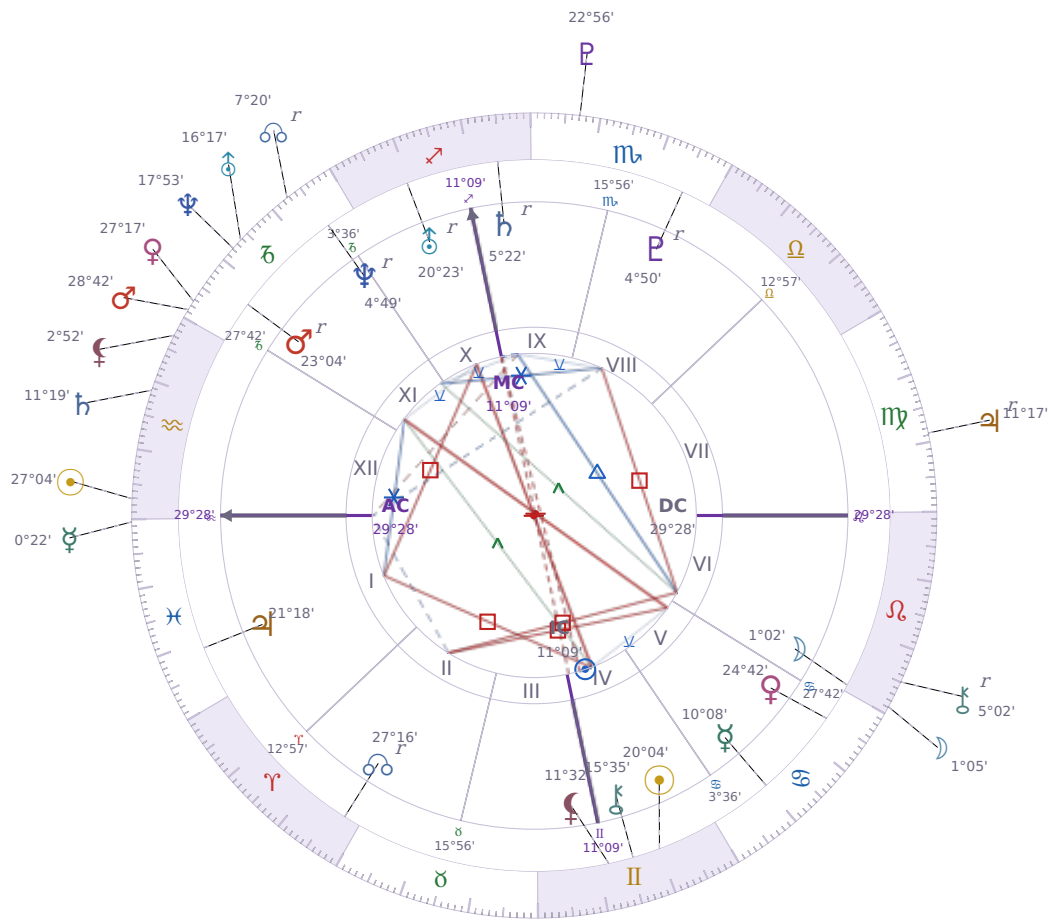

DAILY HOROSCOPE

Shia LaBeouf

American actor (born 1986)

♊ Gemini June 11, 1986 00:14 Los Angeles

Sunday, 16 February 1992

TRANSITS FOR TODAY

☉ Sun	in ♒ Aquarius	27°04'09"
☾ Moon	in ♌ Leo	1°05'48"
☿ Mercury	in ♓ Pisces	0°22'37"
♀ Venus	in ♑ Capricorn	27°17'42"
♂ Mars	in ♑ Capricorn	28°42'22"
♃ Jupiter	in ♍ Virgo Rx	11°17'33"
♄ Saturn	in ♒ Aquarius	11°19'32"

♅ Uranus	in ♄ Capricorn	16°17'59"
♆ Neptune	in ♄ Capricorn	17°53'16"
♇ Pluto	in ♏ Scorpio	22°56'09"
♄ Chiron	in ♌ Leo Rx	5°02'57"
♁ NNode	in ♄ Capricorn Rx	7°20'41"
♁ Lilith	in ♒ Aquarius	2°52'19"

NATAL PLANETS

KEY DATE

☿ Mercury enters ♓ Pisces

Mercury in *Pisces* makes your thinking **slower and less direct** — you'll notice yourself taking longer to find the right words, or changing your mind mid-conversation. In work and daily tasks, this transit rewards **intuition and pattern-spotting** over step-by-step logic, so you might solve problems by sensing what feels right rather than working through details. Relationships often improve because you're more **willing to listen without interrupting** and pick up on what people aren't saying aloud, though you may struggle to explain your own point clearly.