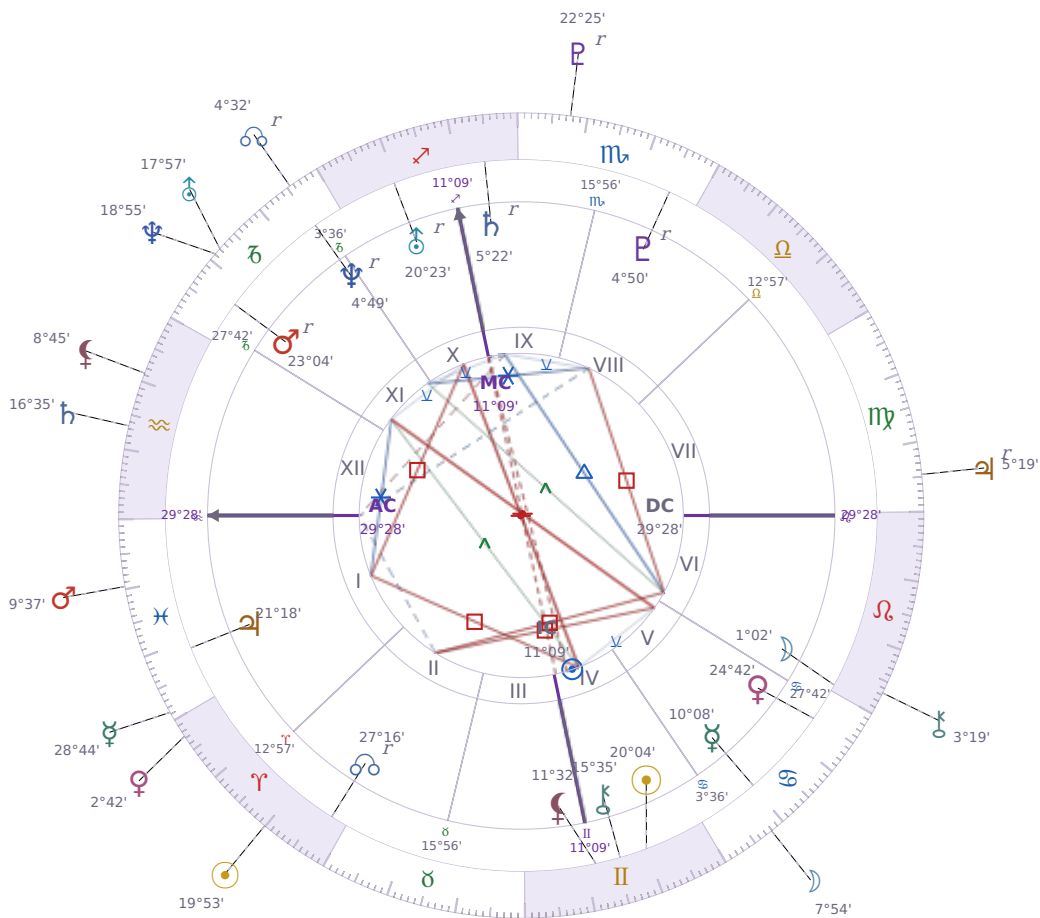

DAILY HOROSCOPE

Shia LaBeouf

American actor (born 1986)

♊ Gemini June 11, 1986 00:14 Los Angeles

Thursday, 9 April 1992

TRANSITS FOR TODAY

☉ Sun	in ♈ Aries	19°53'14"
☾ Moon	in ♋ Cancer	7°54'50"
☿ Mercury	in ♓ Pisces	28°44'19"
♀ Venus	in ♈ Aries	2°42'36"
♂ Mars	in ♓ Pisces	9°37'24"
♃ Jupiter	in ♍ Virgo Rx	5°19'33"
♄ Saturn	in ♒ Aquarius	16°35'37"

♅ Uranus	in ♄ Capricorn	17°57'02"
♆ Neptune	in ♄ Capricorn	18°55'29"
♇ Pluto	in ♏ Scorpio Rx	22°25'07"
♁ Chiron	in ♌ Leo	3°19'14"
♁ NNode	in ♄ Capricorn Rx	4°32'15"
♁ Lilith	in ♒ Aquarius	8°45'29"

NATAL PLANETS