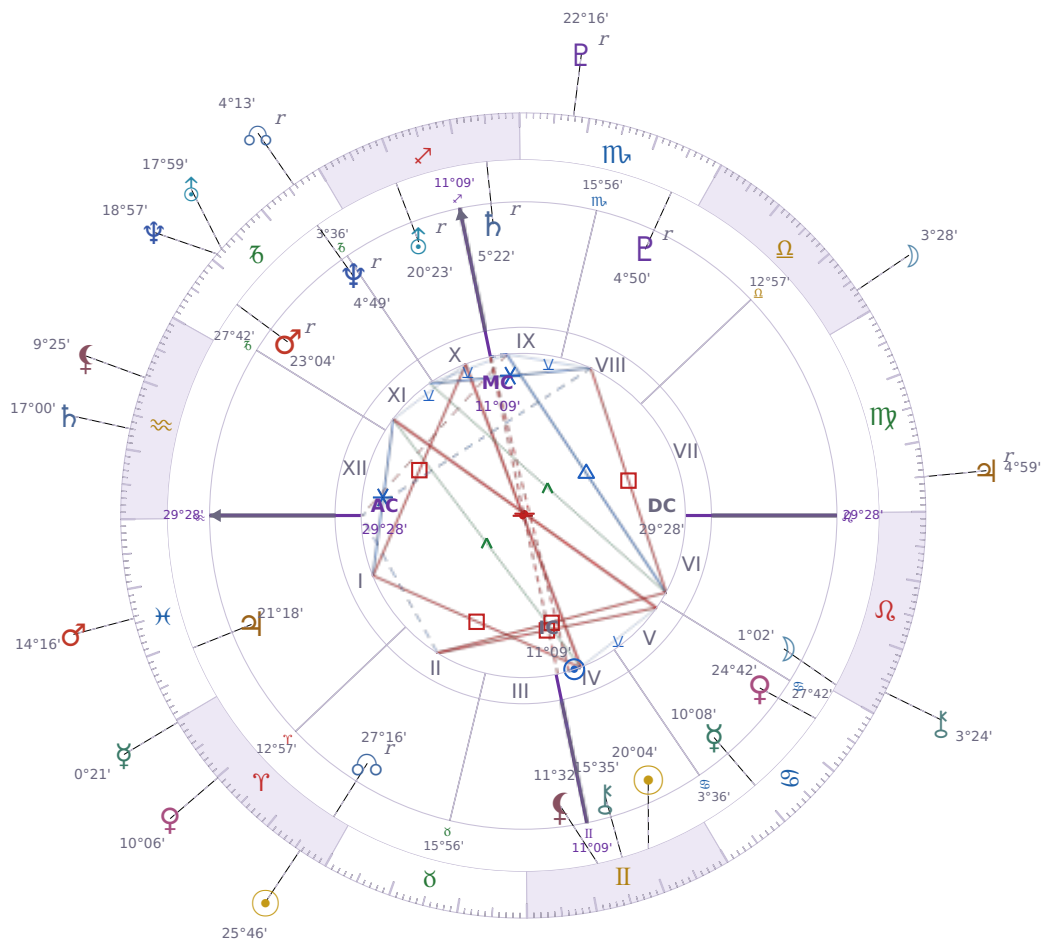

DAILY HOROSCOPE

Shia LaBeouf

American actor (born 1986)

♊ Gemini June 11, 1986 00:14 Los Angeles

Wednesday, 15 April 1992

TRANSITS FOR TODAY

☉ Sun	in ♈ Aries	25°46'05"
☾ Moon	in ♎ Libra	3°28'36"
☿ Mercury	in ♈ Aries	0°21'54"
♀ Venus	in ♈ Aries	10°06'22"
♂ Mars	in ♓ Pisces	14°16'07"
♃ Jupiter	in ♍ Virgo Rx	4°59'32"
♄ Saturn	in ♒ Aquarius	17°00'50"

♅ Uranus	in ♑ Capricorn	17°59'55"
♆ Neptune	in ♑ Capricorn	18°57'03"
♇ Pluto	in ♏ Scorpio Rx	22°16'46"
♁ Chiron	in ♌ Leo	3°24'26"
♁ NNode	in ♑ Capricorn Rx	4°13'11"
♁ Lilith	in ♒ Aquarius	9°25'30"

NATAL PLANETS