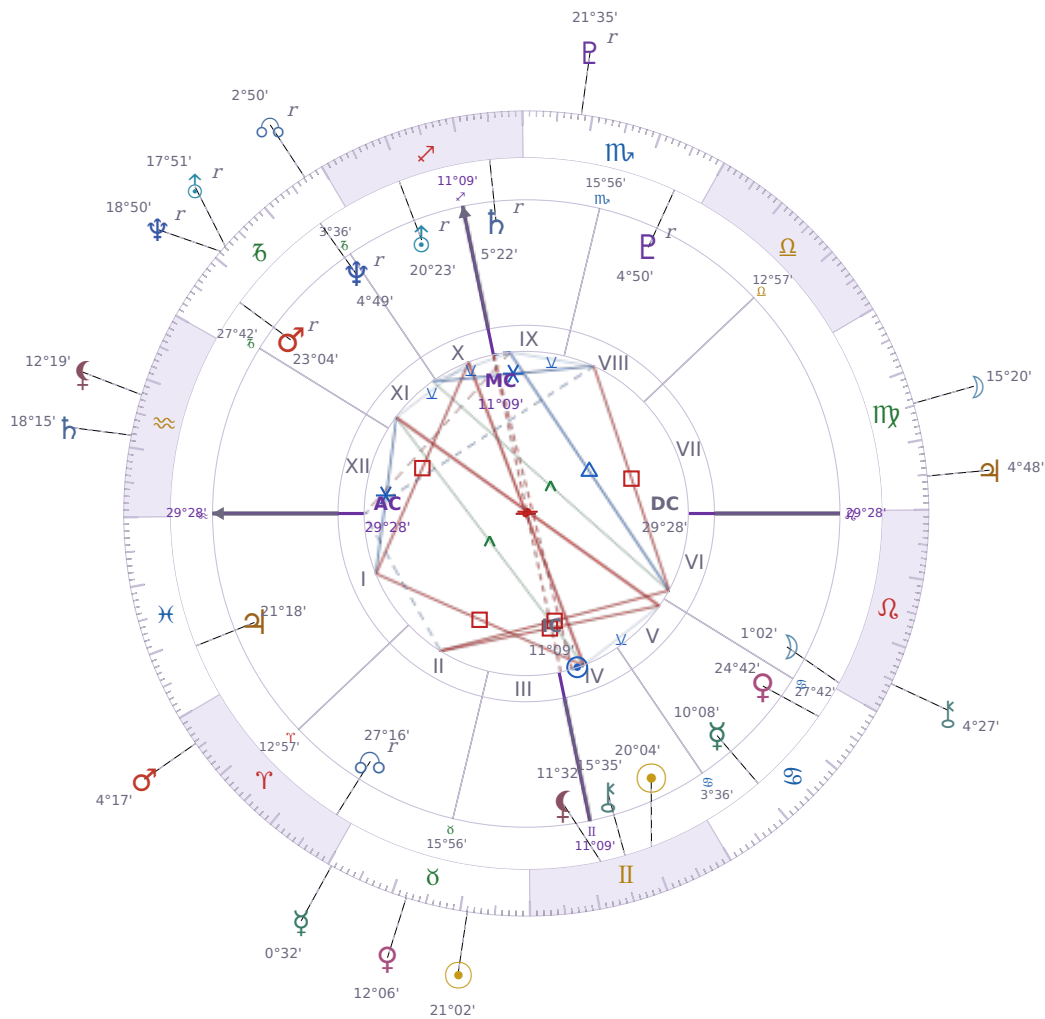

DAILY HOROSCOPE

Shia LaBeouf

American actor (born 1986)

♊ Gemini June 11, 1986 00:14 Los Angeles

Monday, 11 May 1992

TRANSITS FOR TODAY

☉ Sun	in ♉ Taurus	21°02'22"
☾ Moon	in ♍ Virgo	15°20'02"
☿ Mercury	in ♉ Taurus	0°32'24"
♀ Venus	in ♉ Taurus	12°06'48"
♂ Mars	in ♈ Aries	4°17'20"
♃ Jupiter	in ♍ Virgo	4°48'25"
♄ Saturn	in ♒ Aquarius	18°15'03"

♅ Uranus	in ♄ Capricorn Rx	17°51'29"
♆ Neptune	in ♄ Capricorn Rx	18°50'22"
♇ Pluto	in ♏ Scorpio Rx	21°35'15"
♁ Chiron	in ♌ Leo	4°27'45"
♁ NNode	in ♄ Capricorn Rx	2°50'35"
♁ Lilith	in ♒ Aquarius	12°19'01"

KEY DATE

☿ Mercury enters ♉ Taurus

Mercury moving into *Taurus* shifts how you **communicate and think** — you'll notice yourself speaking more slowly, choosing words with care instead of rushing through sentences. At work and in conversations, people tend to **focus on practical details** and want concrete facts rather than abstract ideas, which means discussions about money, plans, or decisions take longer but reach clearer agreements. This transit makes most people **stick to their positions** once they've decided something, so expect less back-and-forth and more people digging in on what they actually believe.