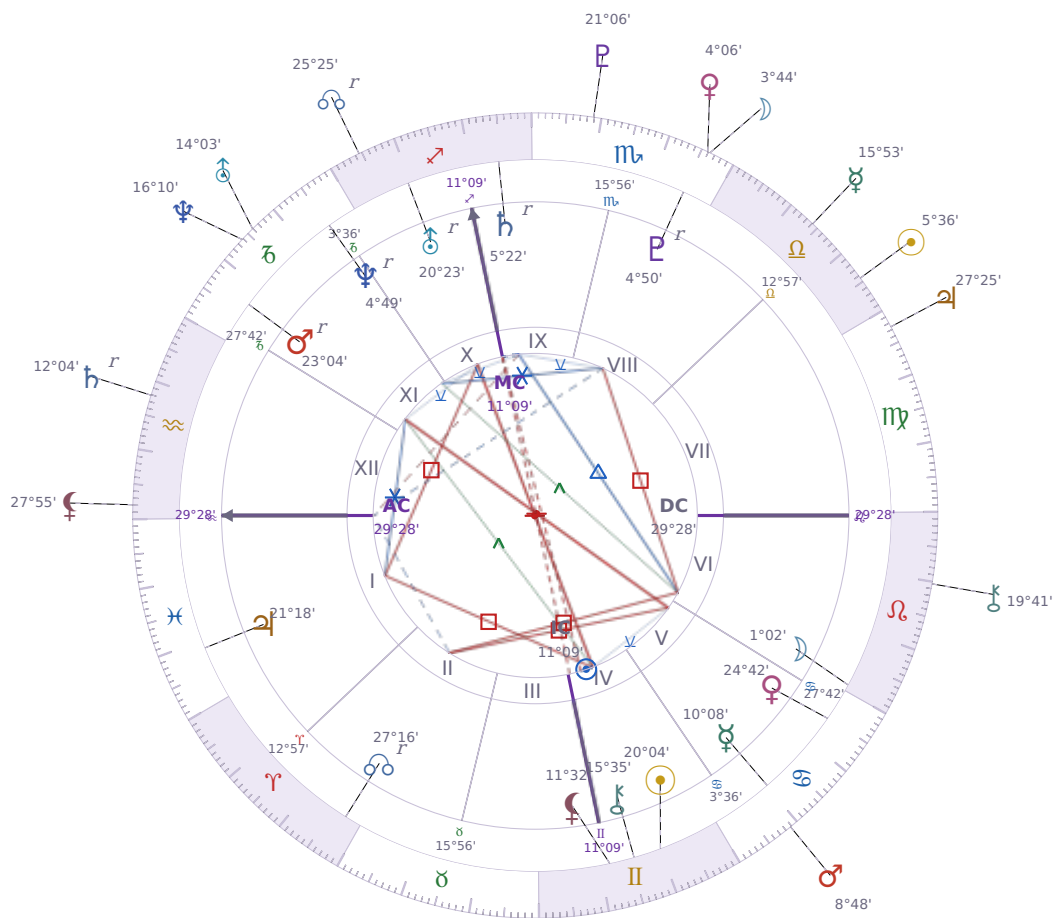

DAILY HOROSCOPE

Shia LaBeouf

American actor (born 1986)

♊ Gemini June 11, 1986 00:14 Los Angeles

Monday, 28 September 1992

TRANSITS FOR TODAY

☉ Sun	in ♎ Libra	5°36'36"
☾ Moon	in ♏ Scorpio	3°44'40"
☿ Mercury	in ♎ Libra	15°53'47"
♀ Venus	in ♏ Scorpio	4°06'04"
♂ Mars	in ♋ Cancer	8°48'58"
♃ Jupiter	in ♍ Virgo	27°25'25"
♄ Saturn	in ♒ Aquarius Rx	12°04'37"

♅ Uranus	in ♄ Capricorn	14°03'25"
♆ Neptune	in ♄ Capricorn	16°10'52"
♇ Pluto	in ♏ Scorpio	21°06'49"
♁ Chiron	in ♌ Leo	19°41'22"
♊ NNode	in ♐ Sagittarius Rx	25°25'46"
♁ Lilith	in ♒ Aquarius	27°55'57"

NATAL PLANETS