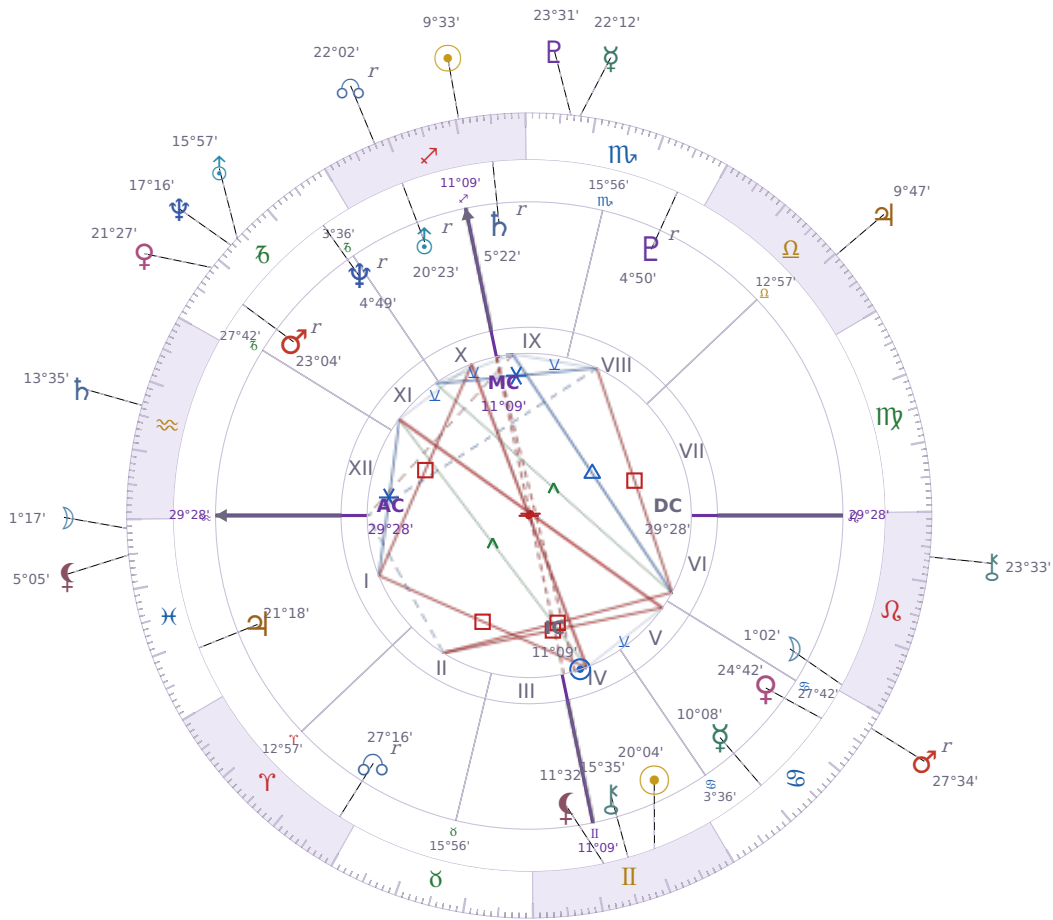

DAILY HOROSCOPE

Shia LaBeouf

American actor (born 1986)

♊ Gemini June 11, 1986 00:14 Los Angeles

Tuesday, 1 December 1992

TRANSITS FOR TODAY

☉ Sun	in ♏ Sagittarius	9°33'30"
☾ Moon	in ♓ Pisces	1°17'28"
☿ Mercury	in ♏ Scorpio	22°12'29"
♀ Venus	in ♑ Capricorn	21°27'37"
♂ Mars	in ♋ Cancer Rx	27°34'44"
♃ Jupiter	in ♎ Libra	9°47'08"
♄ Saturn	in ♒ Aquarius	13°35'18"

♅ Uranus	in ♑ Capricorn	15°57'59"
♆ Neptune	in ♑ Capricorn	17°16'55"
♇ Pluto	in ♏ Scorpio	23°31'32"
♁ Chiron	in ♌ Leo	23°33'43"
♊ NNode	in ♐ Sagittarius Rx	22°02'26"
♁ Lilith	in ♓ Pisces	5°05'33"

NATAL PLANETS