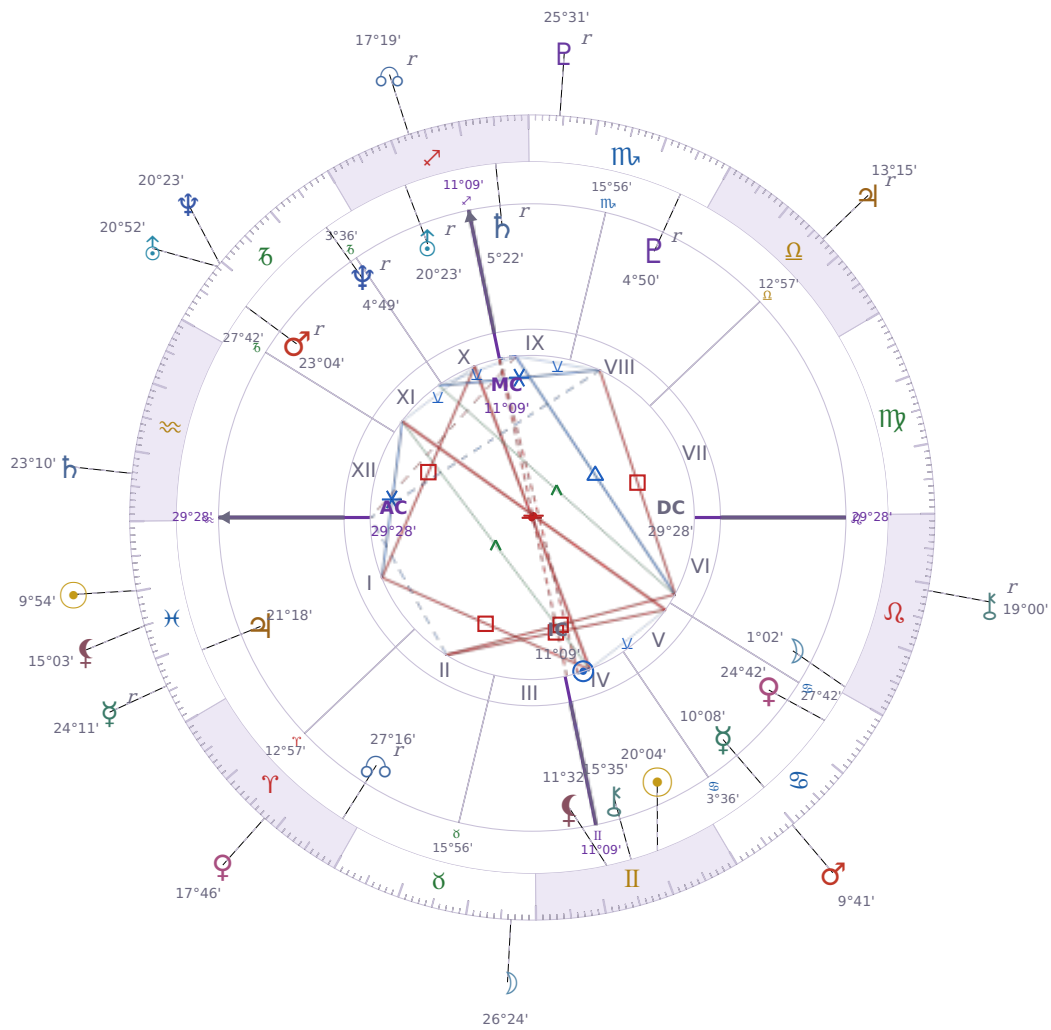

DAILY HOROSCOPE

Shia LaBeouf

American actor (born 1986)

♊ Gemini June 11, 1986 00:14 Los Angeles

Sunday, 28 February 1993

TRANSITS FOR TODAY

☉ Sun	in ♓ Pisces	9°54'56"
☾ Moon	in ♉ Taurus	26°24'52"
☿ Mercury	in ♓ Pisces Rx	24°11'31"
♀ Venus	in ♈ Aries	17°46'49"
♂ Mars	in ♋ Cancer	9°41'45"
♃ Jupiter	in ♎ Libra Rx	13°15'52"
♄ Saturn	in ♒ Aquarius	23°10'49"

♅ Uranus	in ♑ Capricorn	20°52'37"
♆ Neptune	in ♑ Capricorn	20°23'25"
♇ Pluto	in ♏ Scorpio Rx	25°31'18"
♁ Chiron	in ♌ Leo Rx	19°00'47"
♁ NNode	in ♐ Sagittarius Rx	17°19'41"
♁ Lilith	in ♋ Pisces	15°03'47"