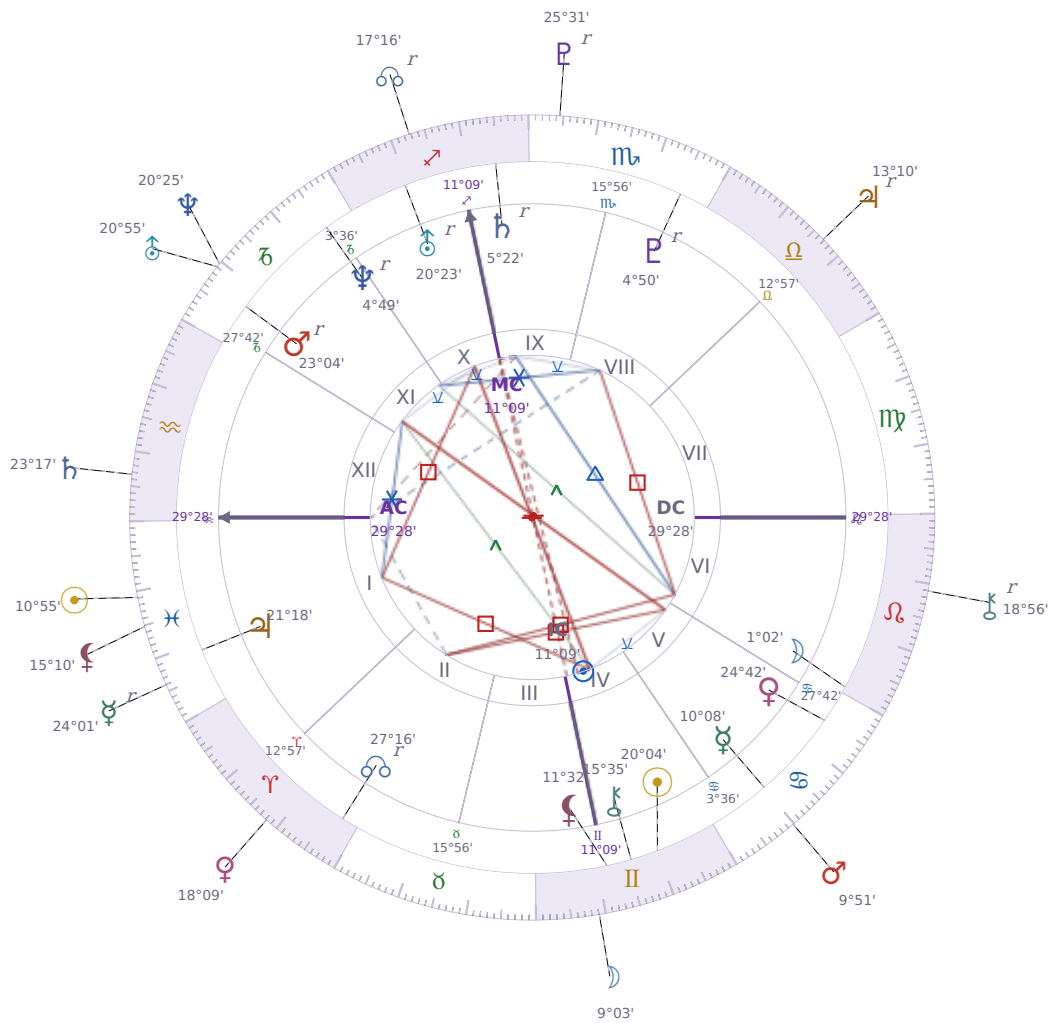

DAILY HOROSCOPE

Shia LaBeouf

American actor (born 1986)

♊ Gemini June 11, 1986 00:14 Los Angeles

Monday, 1 March 1993

TRANSITS FOR TODAY

☉ Sun	in ♓ Pisces	10°55'09"
☾ Moon	in ♊ Gemini	9°03'26"
☿ Mercury	in ♓ Pisces Rx	24°01'31"
♀ Venus	in ♈ Aries	18°09'28"
♂ Mars	in ♋ Cancer	9°51'02"
♃ Jupiter	in ♎ Libra Rx	13°10'24"
♄ Saturn	in ♒ Aquarius	23°17'51"

♅ Uranus	in ♄ Capricorn	20°55'14"
♆ Neptune	in ♄ Capricorn	20°25'02"
♇ Pluto	in ♏ Scorpio Rx	25°31'13"
♁ Chiron	in ♌ Leo Rx	18°56'39"
♁ NNode	in ♐ Sagittarius Rx	17°16'30"
♁ Lilith	in ♋ Pisces	15°10'30"