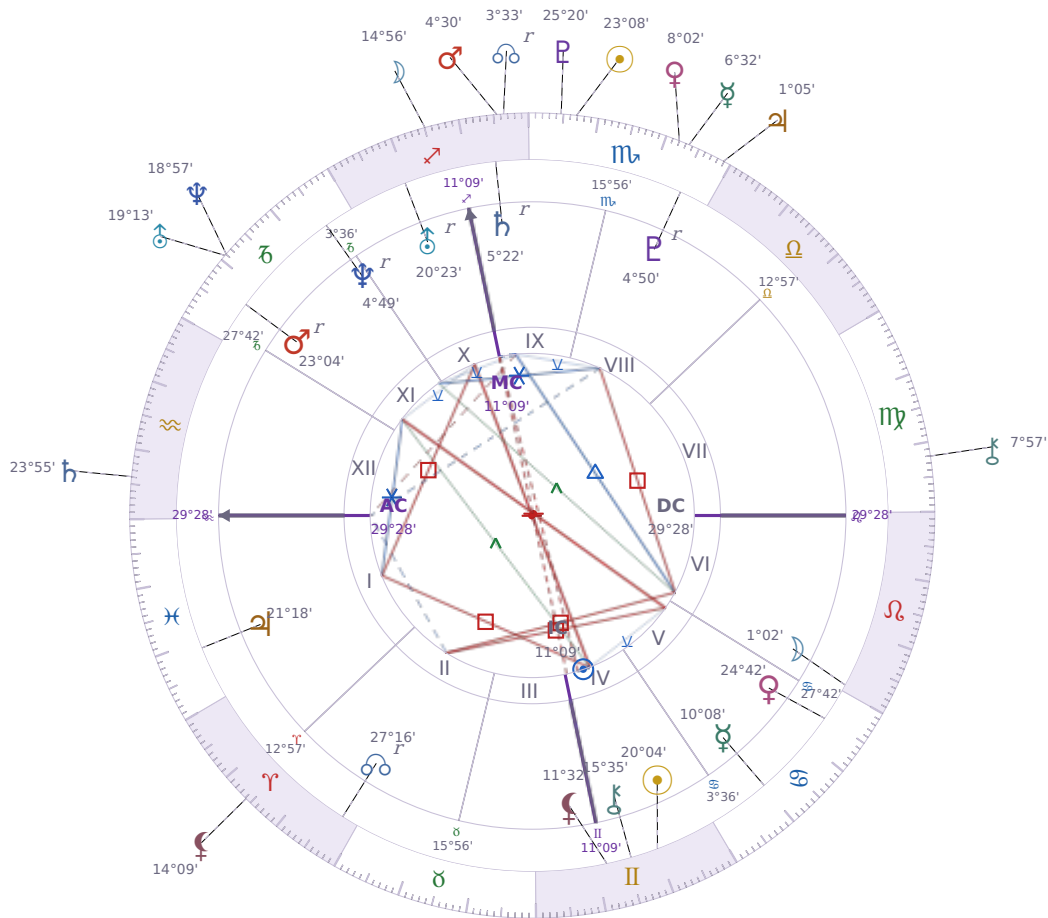

DAILY HOROSCOPE

Shia LaBeouf

American actor (born 1986)

♊ Gemini June 11, 1986 00:14 Los Angeles

Monday, 15 November 1993

TRANSITS FOR TODAY

| | | |
|-----------|------------------|-----------|
| ☉ Sun | in ♏ Scorpio | 23°08'29" |
| ☾ Moon | in ♐ Sagittarius | 14°56'00" |
| ☿ Mercury | in ♏ Scorpio | 6°32'17" |
| ♀ Venus | in ♏ Scorpio | 8°02'00" |
| ♂ Mars | in ♐ Sagittarius | 4°30'50" |
| ♃ Jupiter | in ♏ Scorpio | 1°05'18" |
| ♄ Saturn | in ♒ Aquarius | 23°55'22" |

| | | |
|-----------|---------------------|-----------|
| ♅ Uranus | in ♄ Capricorn | 19°13'16" |
| ♆ Neptune | in ♄ Capricorn | 18°57'32" |
| ♇ Pluto | in ♏ Scorpio | 25°20'11" |
| ♁ Chiron | in ♍ Virgo | 7°57'18" |
| ♁ NNode | in ♐ Sagittarius Rx | 3°33'32" |
| ♁ Lilith | in ♈ Aries | 14°09'01" |

NATAL PLANETS

| | | | |
|--------------|------------------|-----------|---------|
| ☉ Sun | in ♊ Gemini | 20°04'58" | IV |
| ☾ Moon | in ♌ Leo | 1°02'06" | VI |
| ☿ Mercury | in ♋ Cancer | 10°08'24" | V |
| ♀ Venus | in ♋ Cancer | 24°42'38" | V |
| ♂ Mars | in ♄ Capricorn | 23°04'43" | XI Rx |
| ♃ Jupiter | in ♓ Pisces | 21°18'19" | I |
| ♄ Saturn | in ♐ Sagittarius | 5°22'06" | IX Rx |
| ♅ Uranus | in ♐ Sagittarius | 20°23'33" | X Rx |
| ♆ Neptune | in ♄ Capricorn | 4°49'56" | XI Rx |
| ♇ Pluto | in ♏ Scorpio | 4°50'50" | VIII Rx |
| ♁ Chiron | in ♊ Gemini | 15°35'02" | IV |
| ♁ North Node | in ♈ Aries | 27°16'48" | II Rx |
| ♁ Lilith | in ♊ Gemini | 11°32'35" | IV |