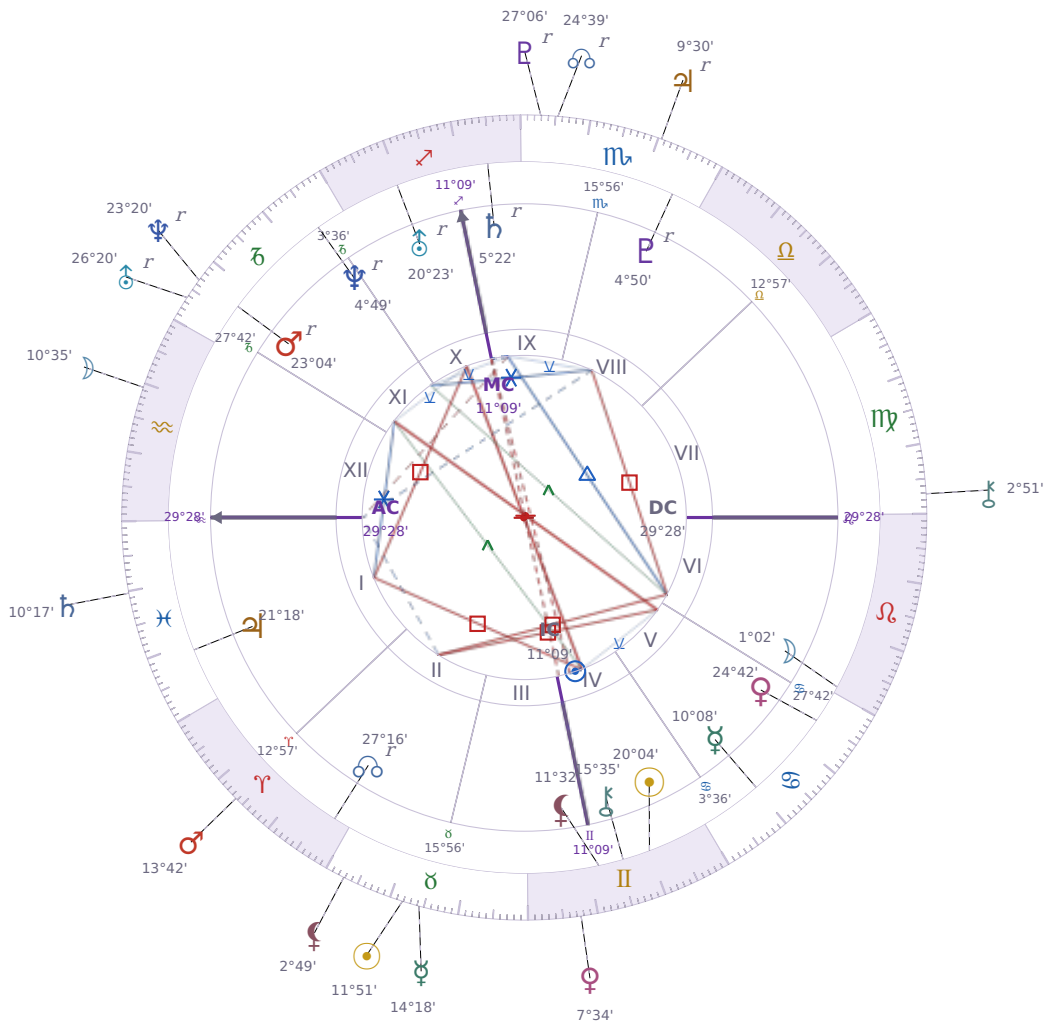

DAILY HOROSCOPE

Shia LaBeouf

American actor (born 1986)

♊ Gemini June 11, 1986 00:14 Los Angeles

Monday, 2 May 1994

TRANSITS FOR TODAY

☉ Sun	in ♉ Taurus	11°51'12"
☾ Moon	in ♒ Aquarius	10°35'24"
☿ Mercury	in ♉ Taurus	14°18'15"
♀ Venus	in ♊ Gemini	7°35'00"
♂ Mars	in ♈ Aries	13°42'44"
♃ Jupiter	in ♏ Scorpio Rx	9°30'56"
♄ Saturn	in ♓ Pisces	10°17'40"

♅ Uranus	in ♄ Capricorn Rx	26°20'34"
♆ Neptune	in ♄ Capricorn Rx	23°20'12"
♇ Pluto	in ♏ Scorpio Rx	27°06'47"
♁ Chiron	in ♍ Virgo	2°51'02"
♁ NNode	in ♏ Scorpio Rx	24°39'45"
♁ Lilith	in ♉ Taurus	2°49'54"