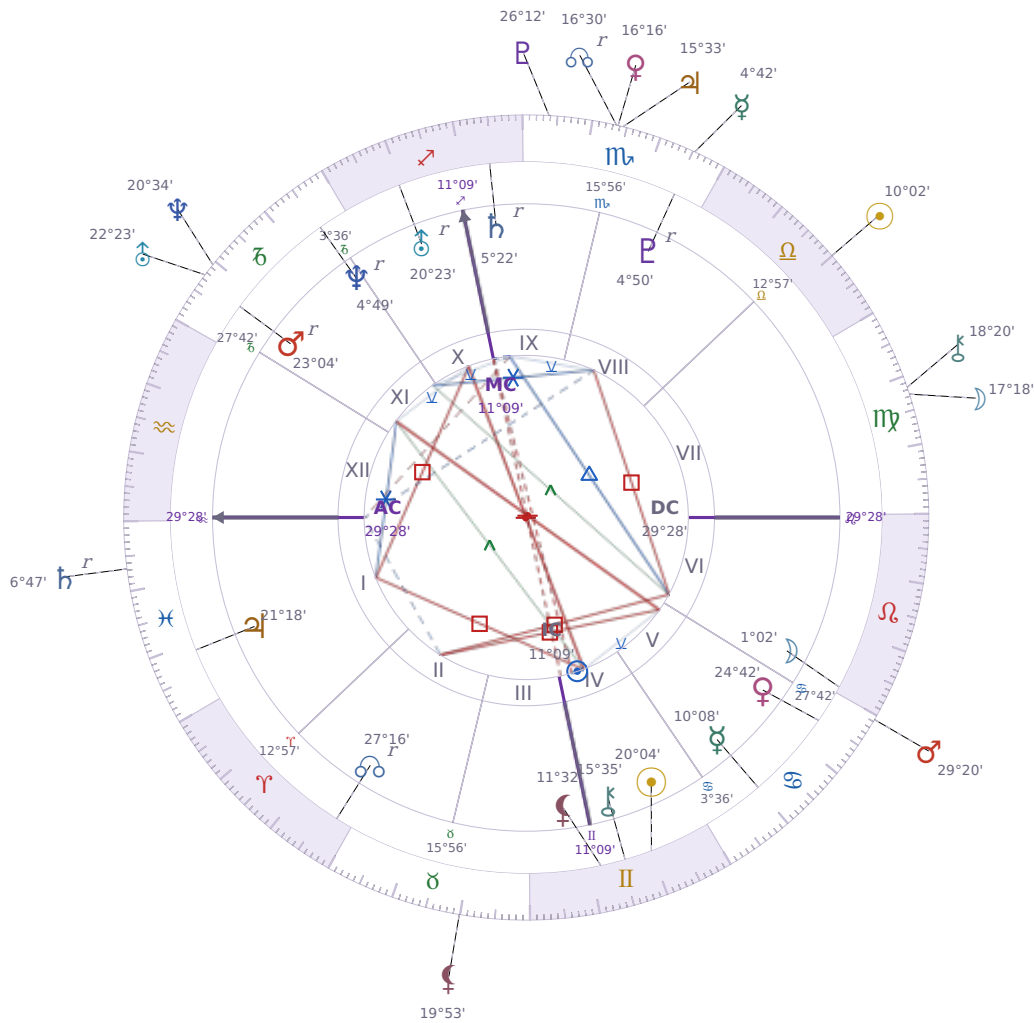

DAILY HOROSCOPE

Shia LaBeouf

American actor (born 1986)

♊ Gemini June 11, 1986 00:14 Los Angeles

Monday, 3 October 1994

TRANSITS FOR TODAY

☉ Sun	in ♎ Libra	10°02'56"
☾ Moon	in ♍ Virgo	17°18'37"
☿ Mercury	in ♏ Scorpio	4°42'59"
♀ Venus	in ♏ Scorpio	16°16'14"
♂ Mars	in ♋ Cancer	29°20'36"
♃ Jupiter	in ♏ Scorpio	15°33'42"
♄ Saturn	in ♓ Pisces Rx	6°47'39"

♅ Uranus	in ♄ Capricorn	22°23'20"
♆ Neptune	in ♄ Capricorn	20°34'26"
♇ Pluto	in ♏ Scorpio	26°12'46"
♁ Chiron	in ♍ Virgo	18°20'15"
♁ NNode	in ♏ Scorpio Rx	16°30'26"
♁ Lilith	in ♉ Taurus	19°53'38"

NATAL PLANETS