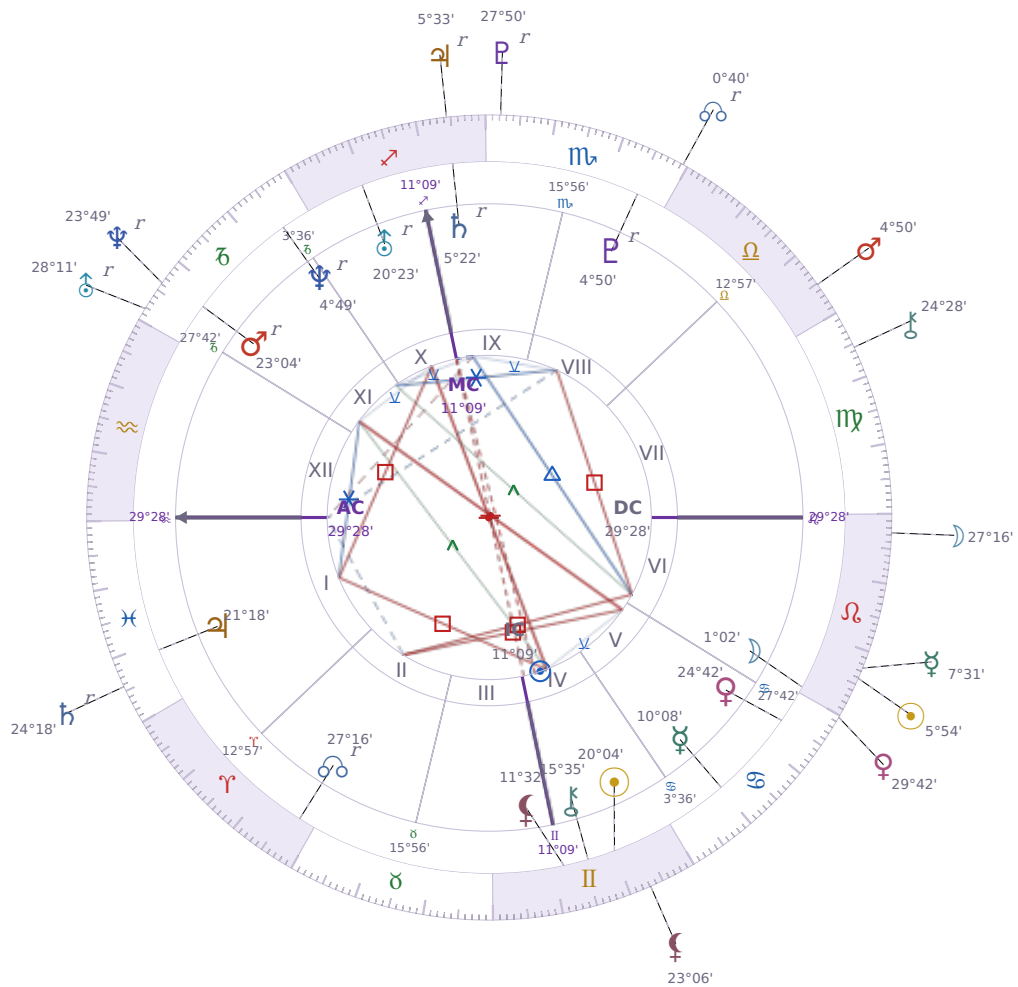

DAILY HOROSCOPE

Shia LaBeouf

American actor (born 1986)

♊ Gemini June 11, 1986 00:14 Los Angeles

Saturday, 29 July 1995

TRANSITS FOR TODAY

☉ Sun	in ♌ Leo	5°54'48"
☾ Moon	in ♌ Leo	27°16'33"
☿ Mercury	in ♌ Leo	7°31'01"
♀ Venus	in ♋ Cancer	29°42'59"
♂ Mars	in ♎ Libra	4°50'01"
♃ Jupiter	in ♐ Sagittarius Rx	5°33'27"
♄ Saturn	in ♓ Pisces Rx	24°18'46"

♅ Uranus	in ♄ Capricorn	Rx	28°11'07"
♆ Neptune	in ♄ Capricorn	Rx	23°49'59"
♇ Pluto	in ♏ Scorpio	Rx	27°50'41"
♁ Chiron	in ♍ Virgo		24°28'40"
♊ NNode	in ♏ Scorpio	Rx	0°40'25"
♁ Lilith	in ♊ Gemini		23°06'18"

KEY TRANSIT FACTORS

♊ NNode ☐ Square ☾ natal Moon ★

You are feeling **emotionally pulled in two directions** right now, wanting to stay comfortable while something pushes you toward unfamiliar social or practical territory. Your gut reactions clash with what people around you seem to expect, leaving you irritable and confused about what you actually need. Over the coming weeks, you will have to choose between repeating old emotional patterns or accepting that some relationships and routines no longer fit who you are becoming.

Saturday · ♄ Saturn

Colors: Violet

Stone: Obsidian

Number: 8