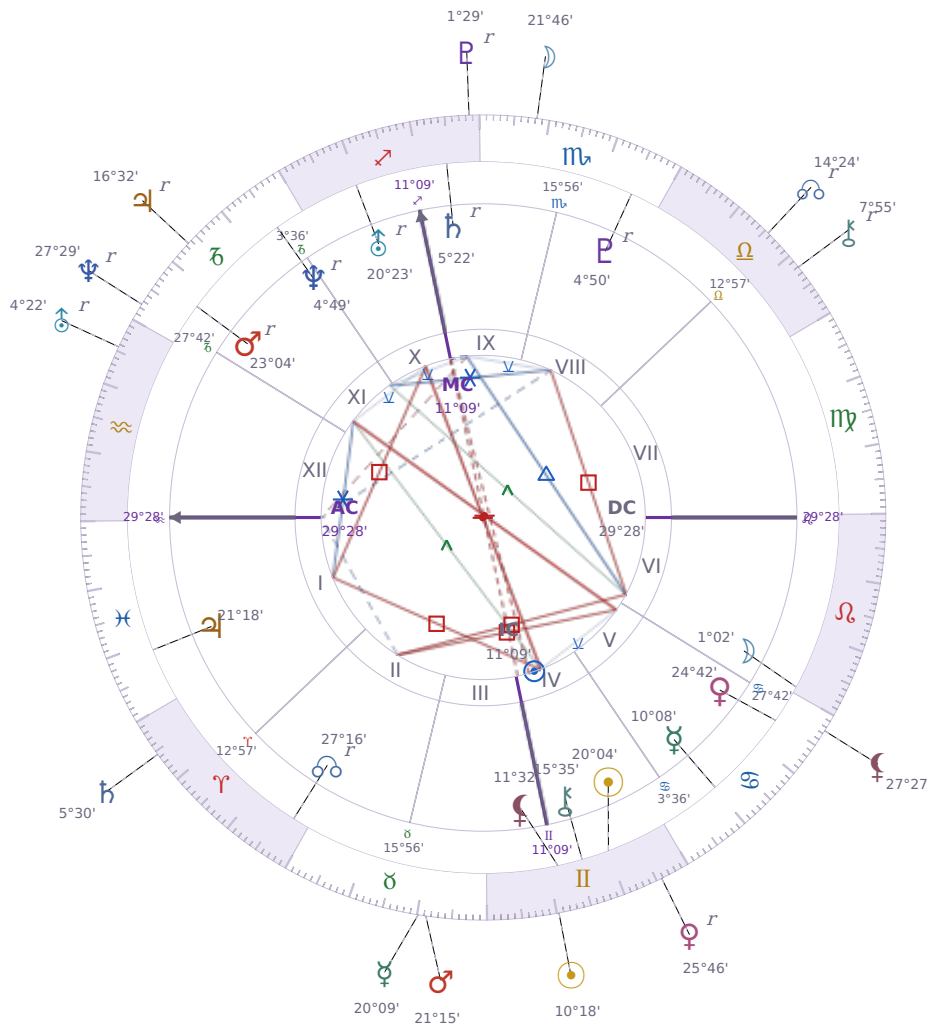

DAILY HOROSCOPE

Shia LaBeouf

American actor (born 1986)

♊ Gemini June 11, 1986 00:14 Los Angeles

Friday, 31 May 1996

TRANSITS FOR TODAY

☉ Sun	in ♊ Gemini	10°18'20"
☾ Moon	in ♏ Scorpio	21°46'51"
☿ Mercury	in ♉ Taurus	20°09'45"
♀ Venus	in ♊ Gemini Rx	25°46'32"
♂ Mars	in ♉ Taurus	21°15'46"
♃ Jupiter	in ♐ Capricorn Rx	16°32'57"
♄ Saturn	in ♈ Aries	5°30'11"